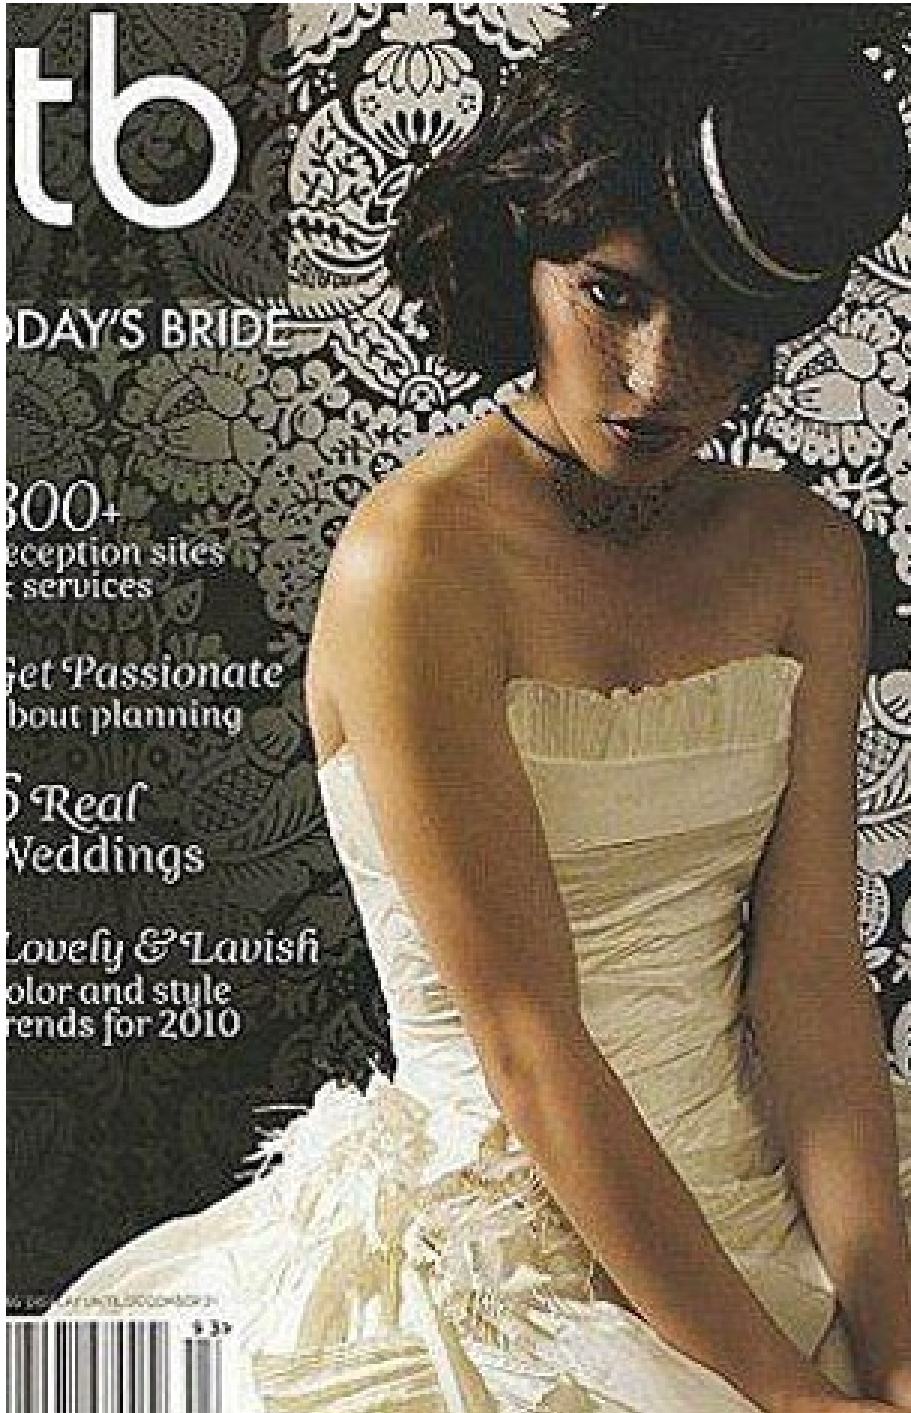

## ELLEN

Height:	175 cm
Bust:	85 cm
Waist:	61 cm
Hips:	89 cm
Shoe Size:	38
Hair Colour:	brown
Eye Colour:	hazel

New Model -70 Vouliagmenis Ave – Argyroupoli, Athens 16452  
T : +302109966234, E : models@newmodel.gr , S : newmodel.gr, FB : NewModel Agency, I : new\_model\_agency