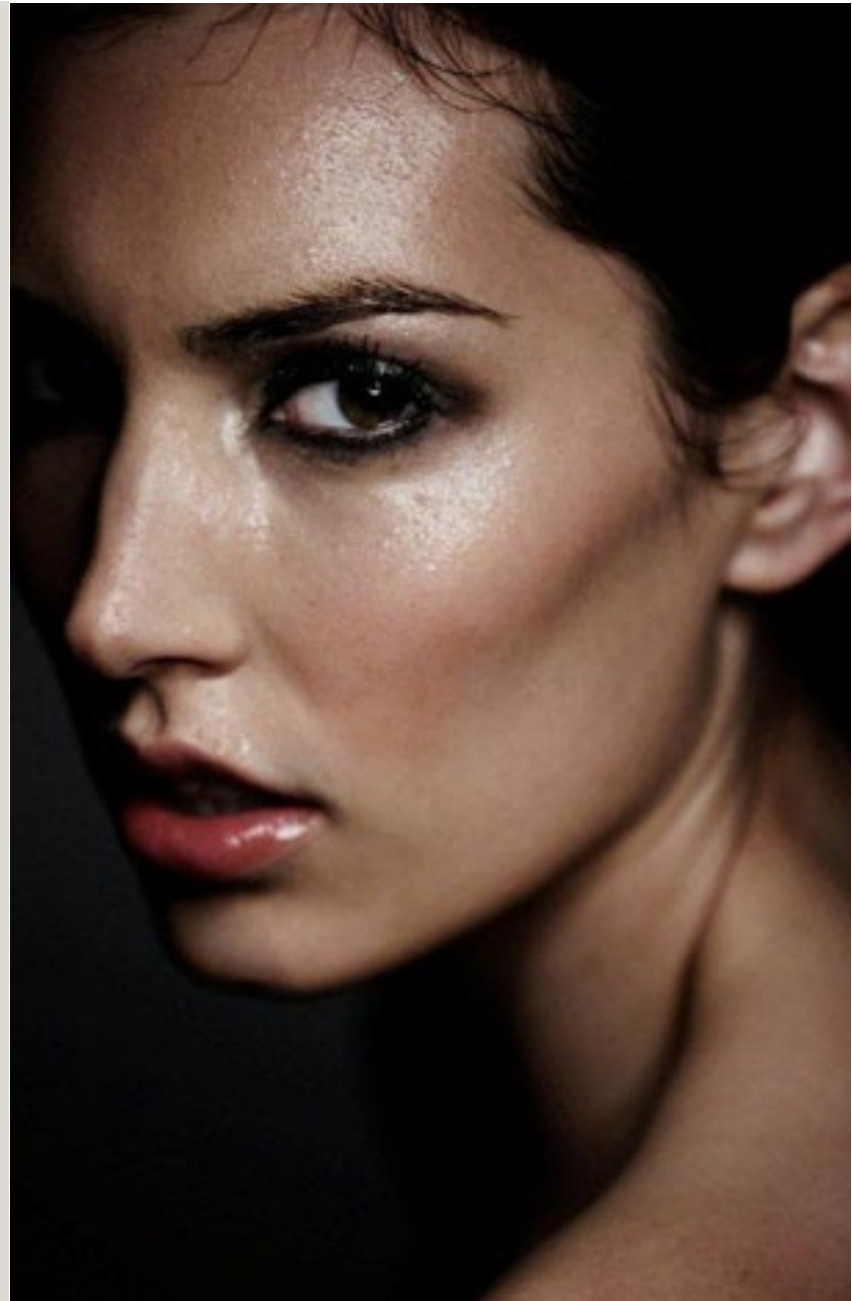

## ELLEN

Height:	175 cm
Bust:	85 cm
Waist:	61 cm
Hips:	89 cm
Shoe Size:	38
Hair Colour:	brown
Eye Colour:	hazel

New Model -70 Vouliagmenis Ave – Argyroupoli, Athens 16452  
T : +302109966234, E : models@newmodel.gr , S : newmodel.gr, FB : NewModel Agency, I : new\_model\_agency