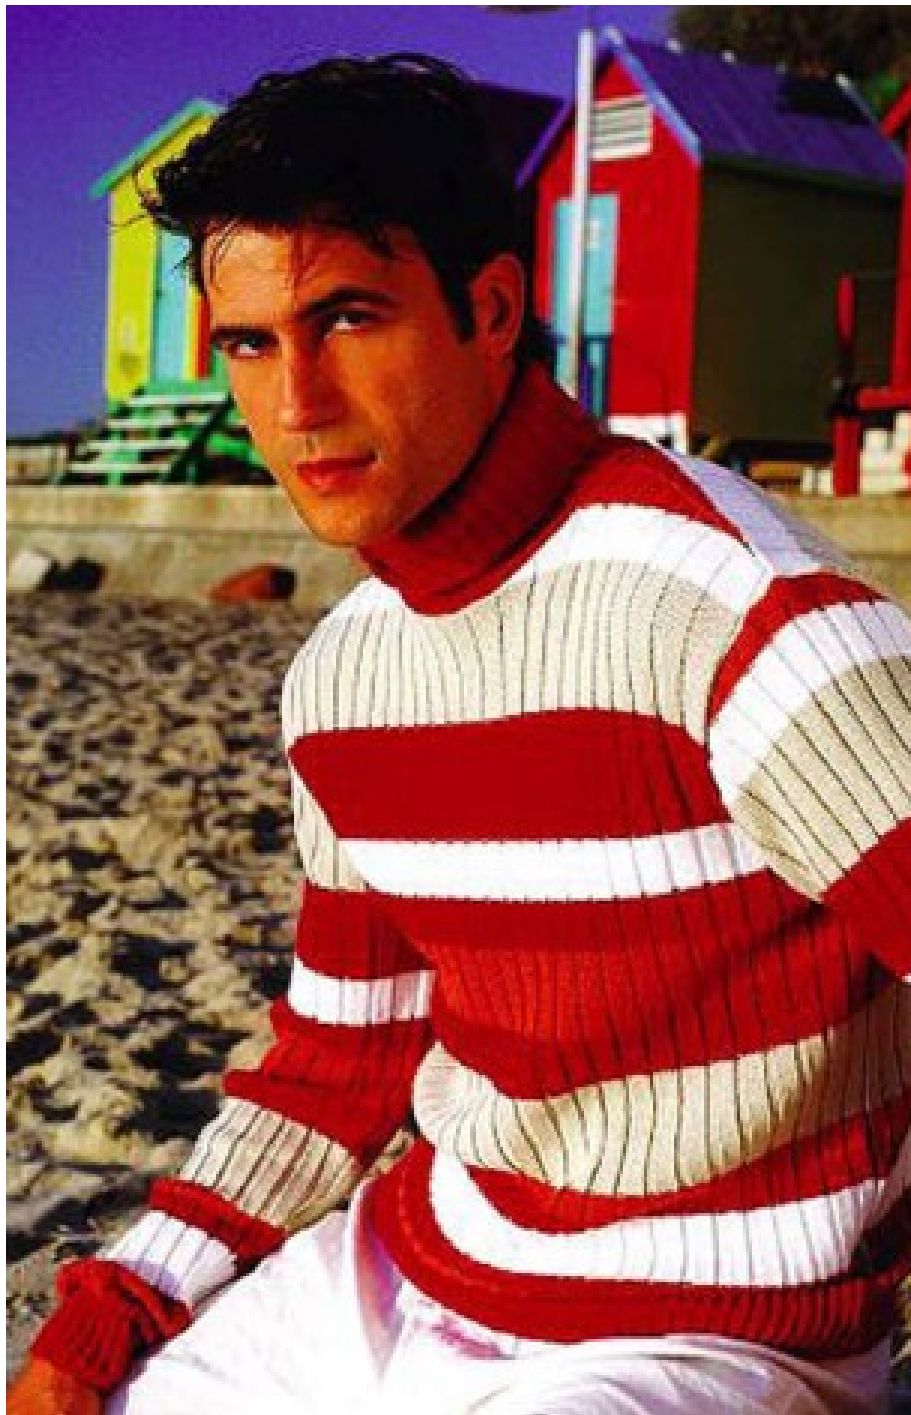

NEWMODEL

CARLES C

Height:

Bust:

Waist:

Hips:

Shoe Size:

Hair Colour:

Eye Colour:

New Model -70 Vouliagmenis Ave – Argyroupoli, Athens 16452
T : +302109966234, E : models@newmodel.gr , S : newmodel.gr, FB : NewModel Agency, I : new_model_agency

Market Pelle

A photograph of a man and a woman standing together outdoors. The woman is wearing a long, brown and white fur-trimmed coat. The man is wearing a brown jacket over a white t-shirt and dark trousers. They are both smiling. The background shows a street scene with trees and a building.