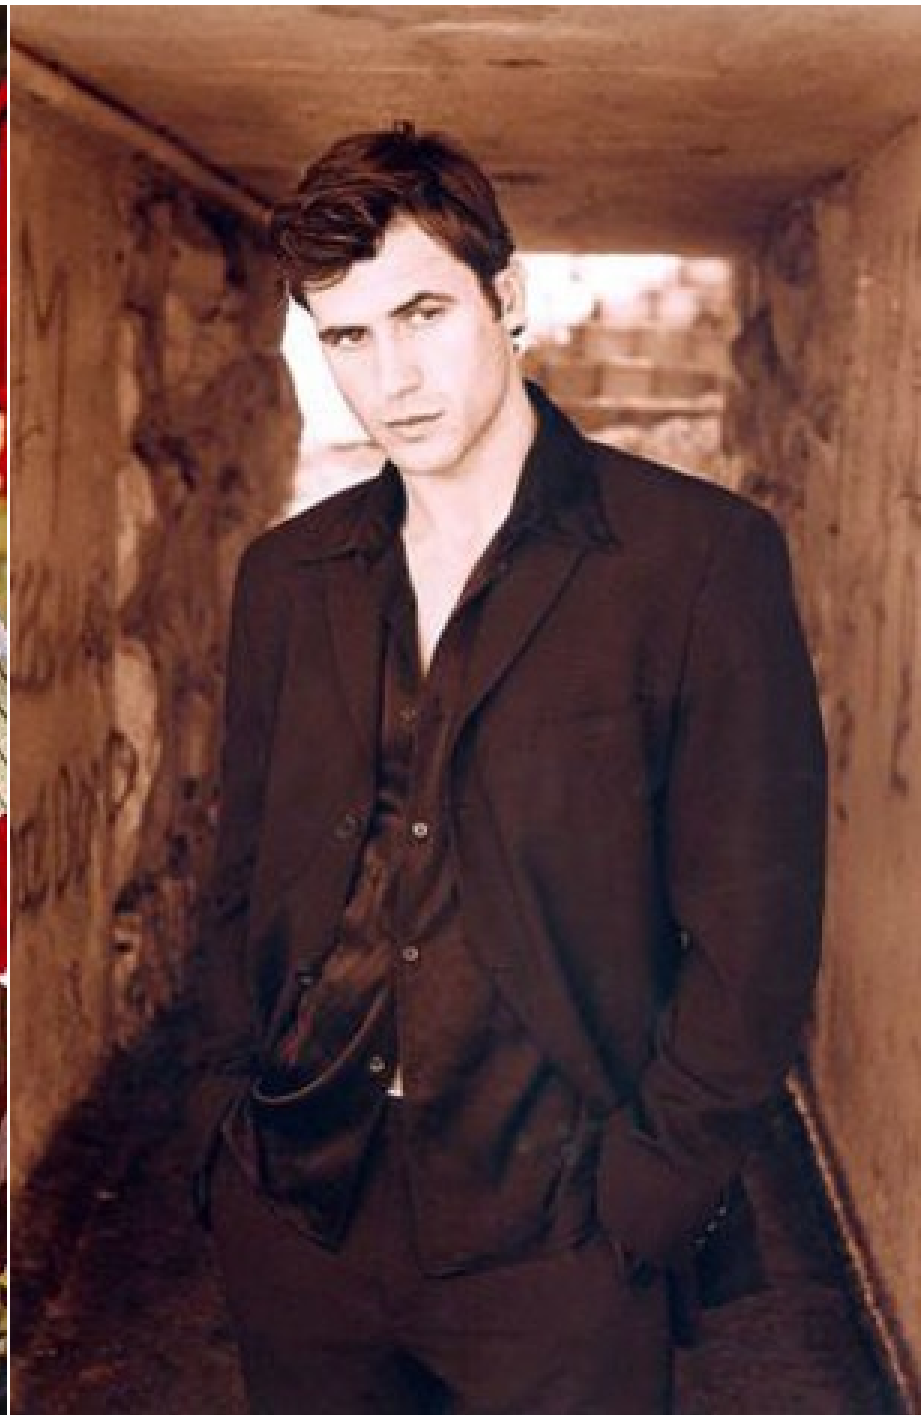

NEWMODEL

CARLES C

Height:

Bust:

Waist:

Hips:

Shoe Size:

Hair Colour:

Eye Colour:

New Model -70 Vouliagmenis Ave – Argyroupoli, Athens 16452
T : +302109966234, E : models@newmodel.gr , S : newmodel.gr, FB : NewModel Agency, I : new_model_agency

Market Pelle

A photograph of a man and a woman standing together outdoors. The woman is wearing a long, brown and white fur-trimmed coat. The man is wearing a brown jacket over a white t-shirt and dark trousers. They are both smiling. The background shows a street scene with trees and a building.