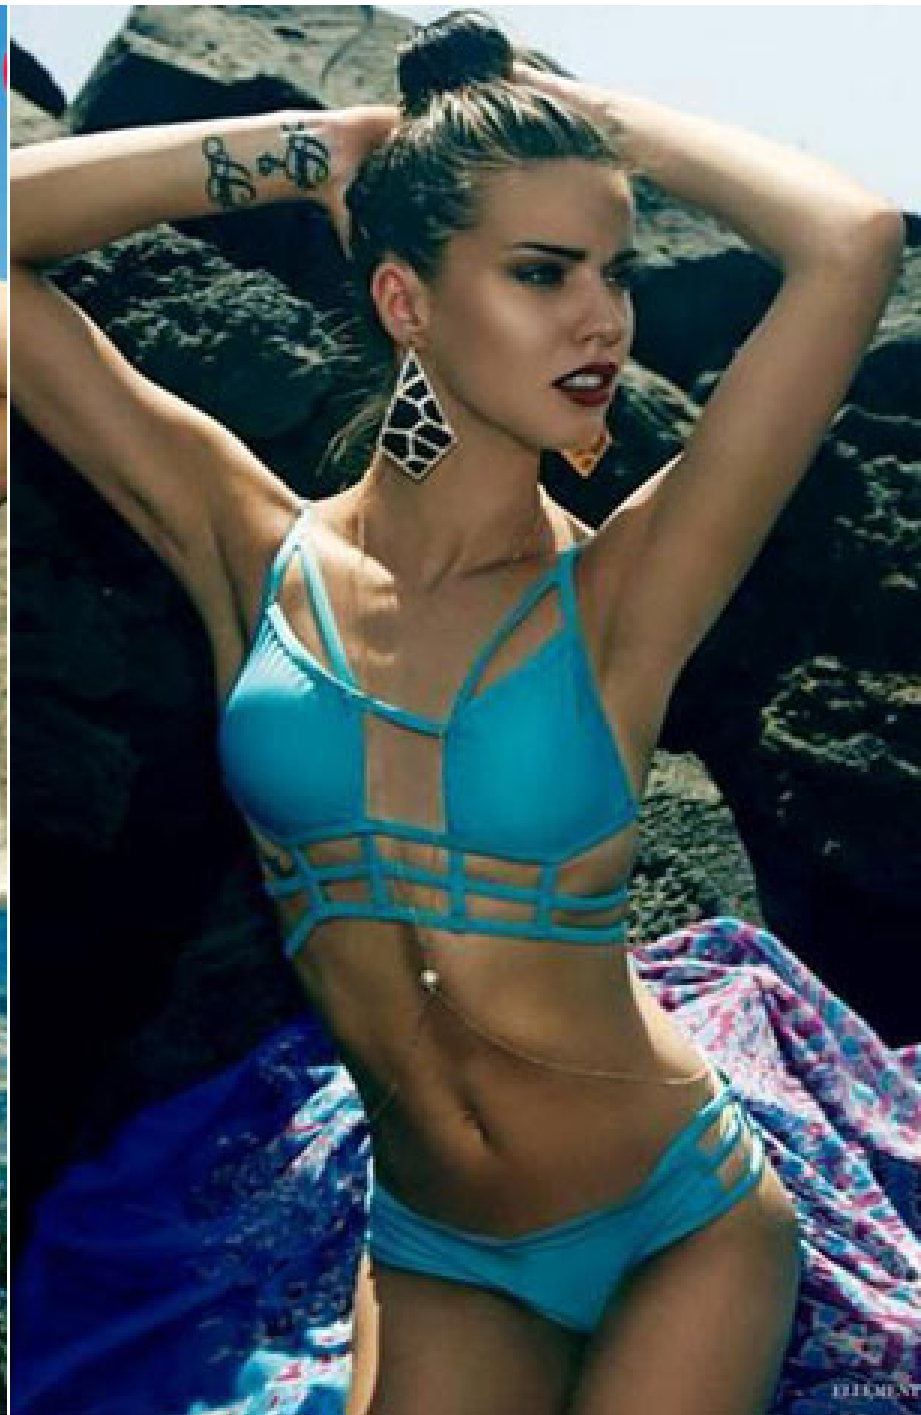

CRISTINA

Photography by RUDY SHOUSHANY
CREATIVE DIRECTOR: FERAS MURAMIS
STYLIST: LAMAM
HAIR AND MAKEUP: KRISPY KREME
CRISTINA SCARLETTI @ NIP MODEL AGENT
ACCESSORIES AND CLOTH: ELLIPSONE
LOCATION: SANTORINI