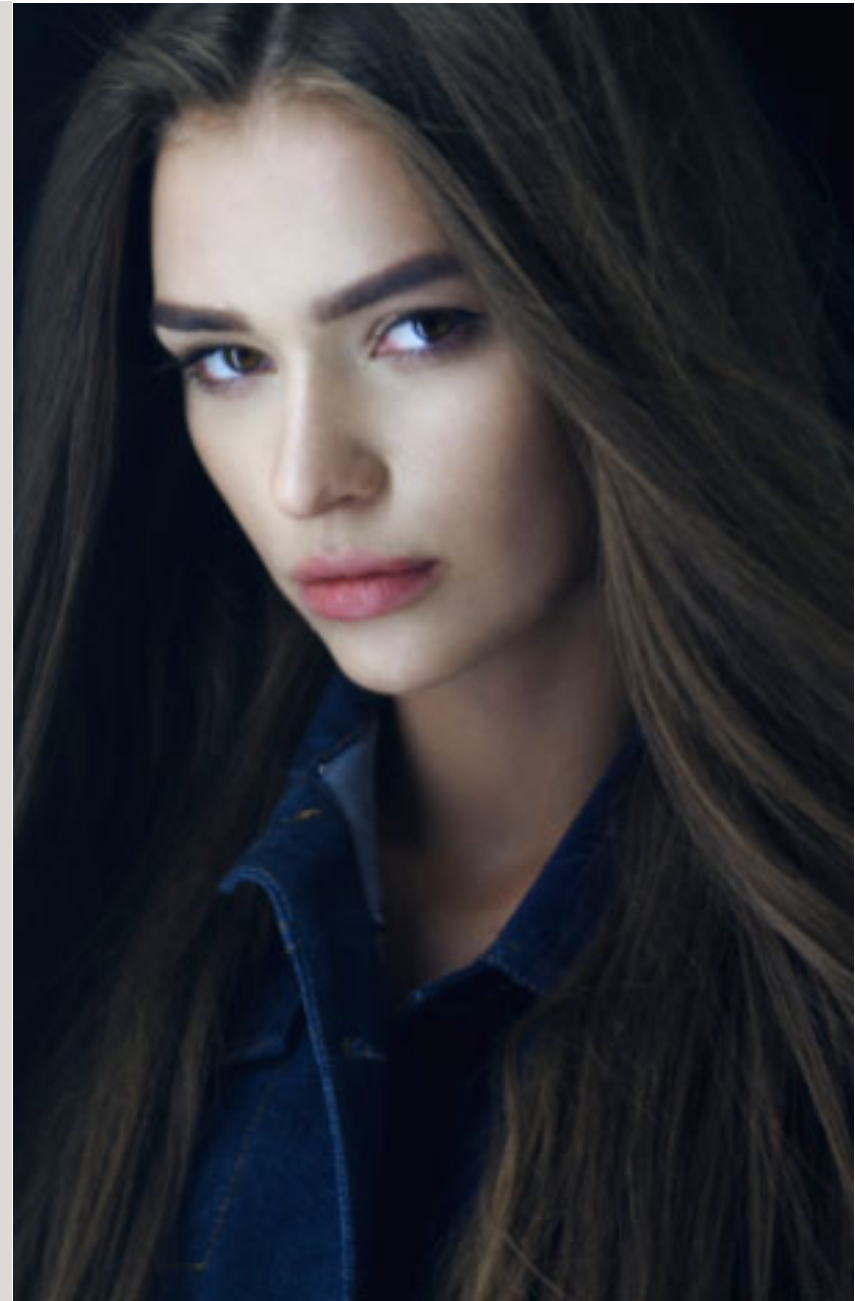

NEWMODEL

IEVA

Height:	177 cm
Bust:	83 cm
Waist:	60 cm
Hips:	90 cm
Shoe Size:	40
Hair Colour:	brown
Eye Colour:	brown

New Model -70 Vouliagmenis Ave – Argyroupoli, Athens 16452
T : +302109966234, E : models@newmodel.gr , S : newmodel.gr, FB : NewModel Agency, I : new_model_agency