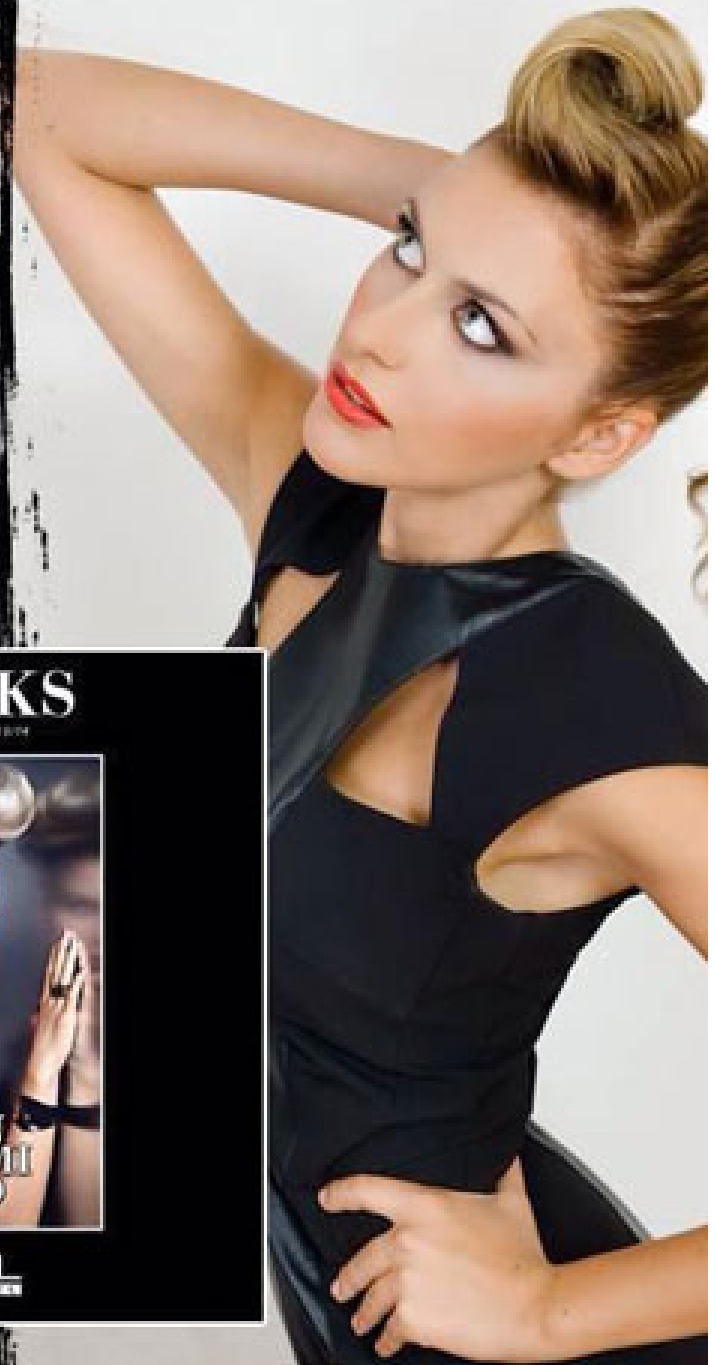

SONO

Beauty

SONO

Beauty

T LOOKS

L'ORÉAL

T LOOKS

L'ORÉAL