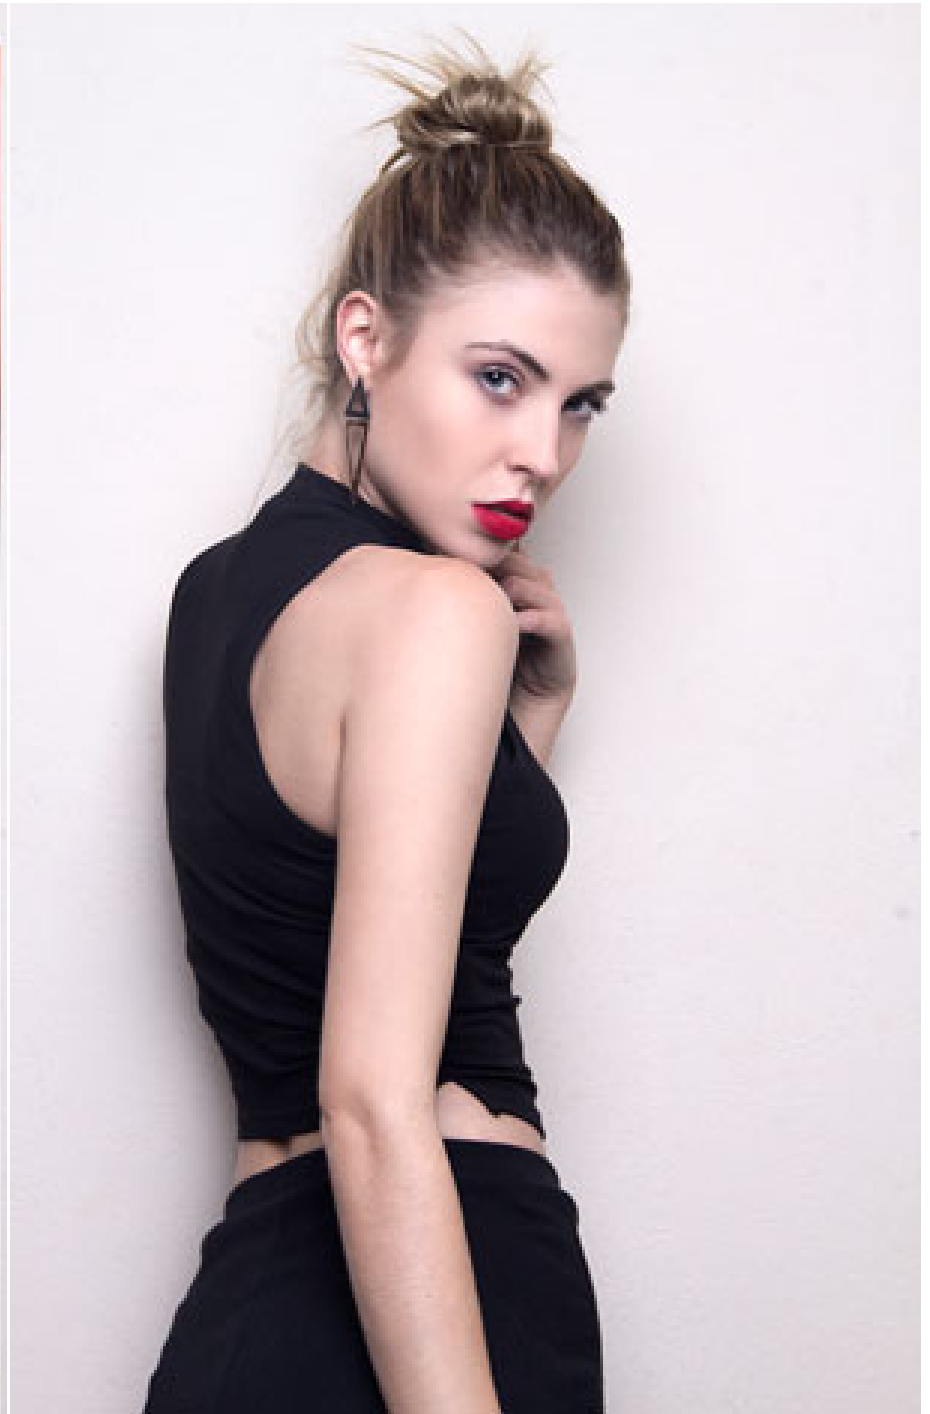

## DEBORA

Height:	180 cm
Bust:	86 cm
Waist:	64 cm
Hips:	93 cm
Shoe Size:	40
Hair Colour:	blonde
Eye Colour:	blue

New Model -70 Vouliagmenis Ave – Argyroupoli, Athens 16452  
T : +302109966234, E : models@newmodel.gr , S : newmodel.gr, FB : NewModel Agency, I : new\_model\_agency

# SKIN

ISSUE NO. 5, 2019

THE **NOIR**  
ISSUE