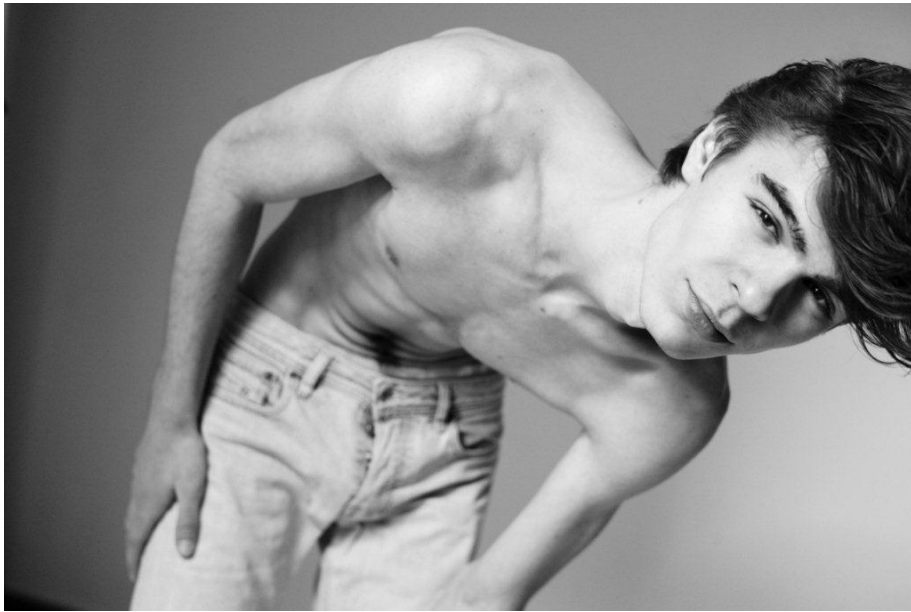

NEWMODEL

ALIN

Height:	197 cm
Bust:	
Waist:	
Hips:	
Shoe Size:	45
Hair Colour:	blonde
Eye Colour:	green

New Model -70 Vouliagmenis Ave – Argyroupoli, Athens 16452
T : +302109966234, E : models@newmodel.gr , S : newmodel.gr, FB : NewModel Agency, I : new_model_agency