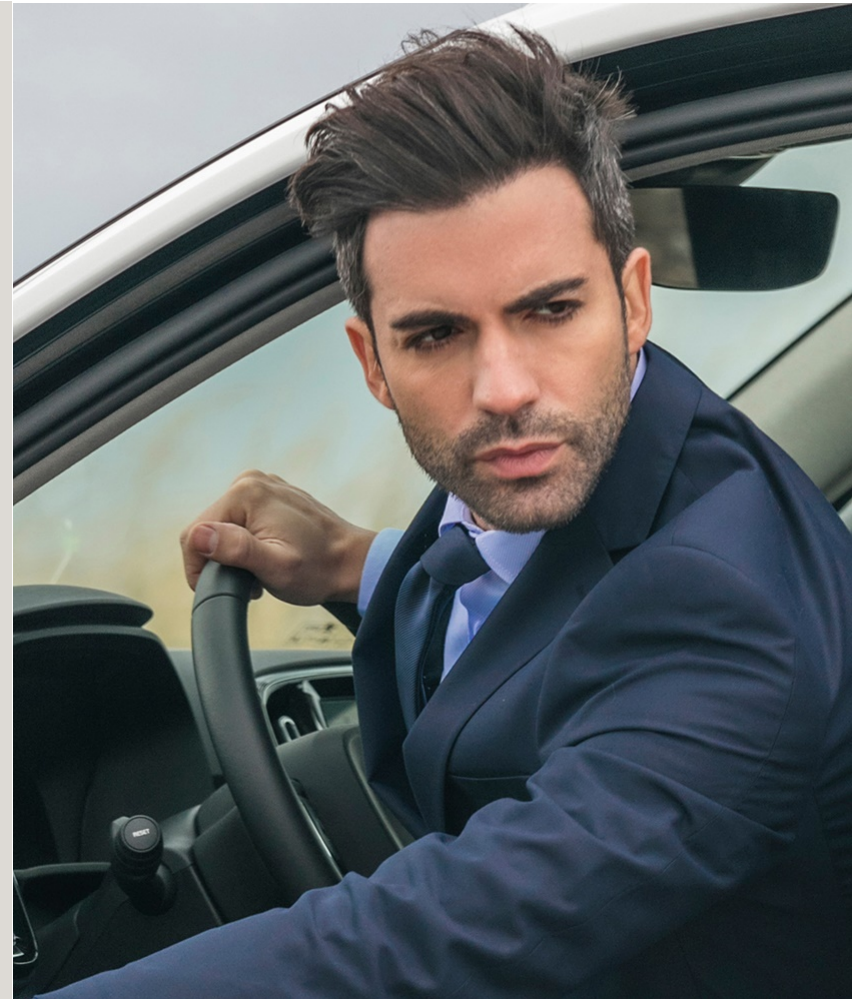

NEWMODEL

KIRIAKOS ASL.

Height: 187 cm
Bust:
Waist:
Hips:
Shoe Size: 43
Hair Colour:
Eye Colour:

New Model -70 Vouliagmenis Ave – Argypoli, Athens 16452

T : +302109966234, E : models@newmodel.gr , S : newmodel.gr, FB : NewModel Agency, I : new_model_agency