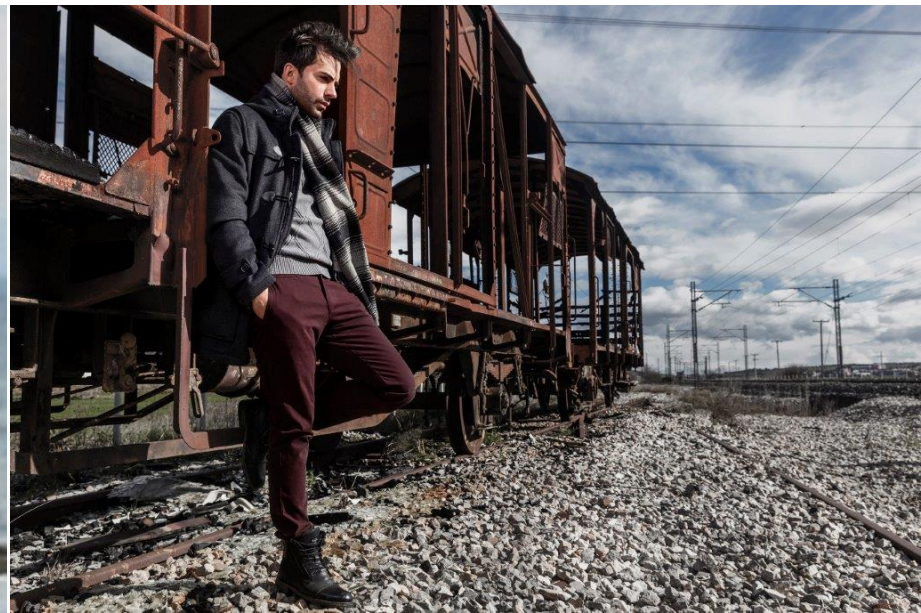

NEWMODEL

KIRIAKOS ASL.

Height: 187 cm
Bust:
Waist:
Hips:
Shoe Size: 43
Hair Colour:
Eye Colour:

New Model -70 Vouliagmenis Ave – Argypoli, Athens 16452

T : +302109966234, E : models@newmodel.gr , S : newmodel.gr, FB : NewModel Agency, I : new_model_agency

KAPOLIS
OPTICS