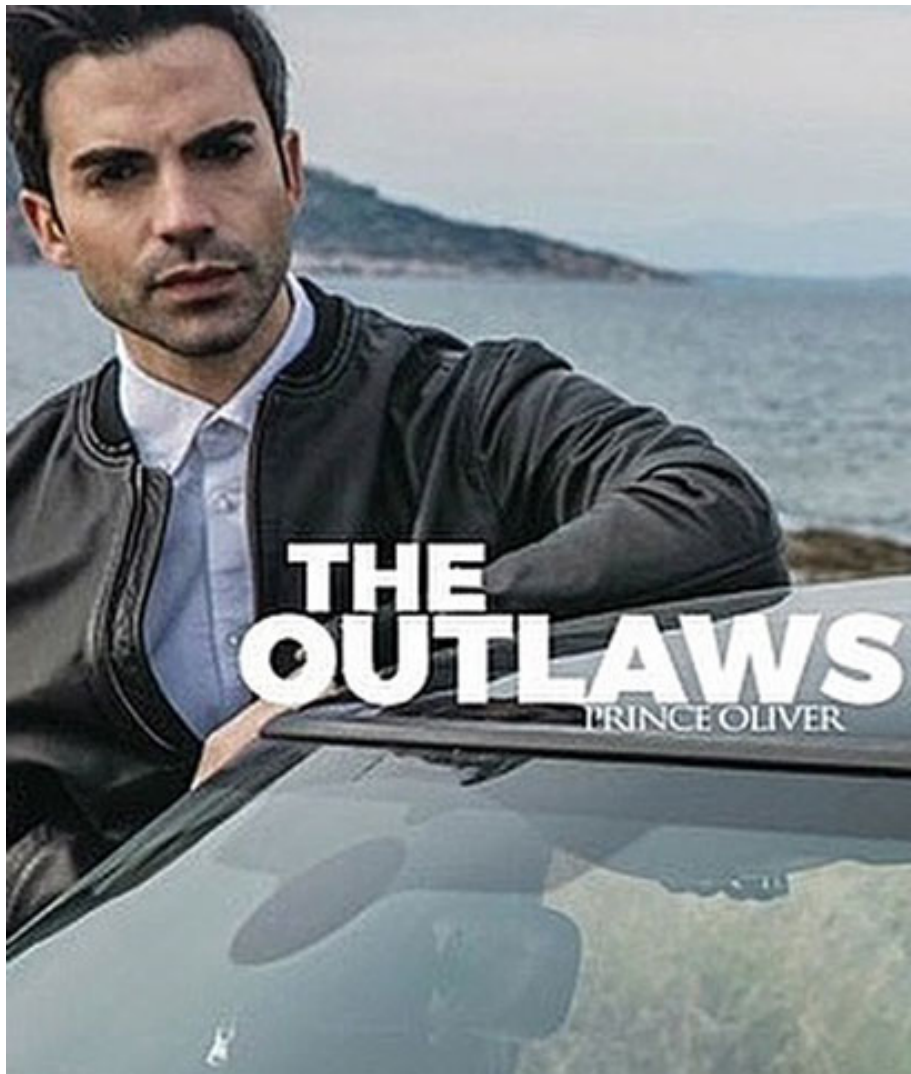

NEWMODEL

KIRIAKOS ASL.

Height: 187 cm
Bust:
Waist:
Hips:
Shoe Size: 43
Hair Colour:
Eye Colour:

New Model -70 Vouliagmenis Ave – Argypoli, Athens 16452

T : +302109966234, E : models@newmodel.gr , S : newmodel.gr, FB : NewModel Agency, I : new_model_agency