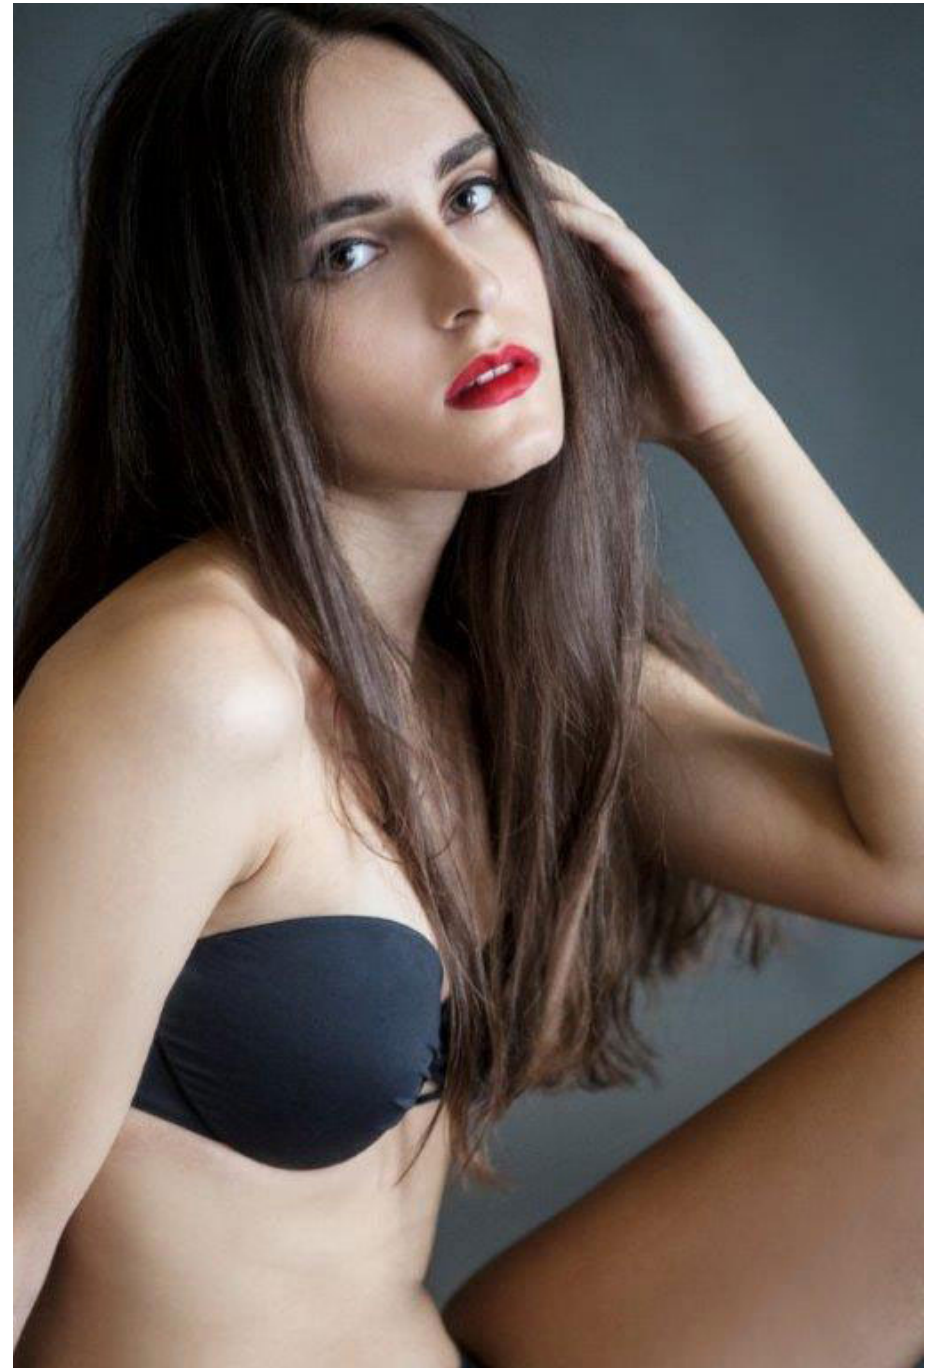

NEWMODEL

AGGELIKI G

Height:	172 cm
Bust:	84 cm
Waist:	62 cm
Hips:	92 cm
Shoe Size:	39
Hair Colour:	brown
Eye Colour:	brown

New Model -70 Vouliagmenis Ave – Argyroupoli, Athens 16452

T : +302109966234, E : models@newmodel.gr , S : newmodel.gr, FB : NewModel Agency, I : new_model_agency