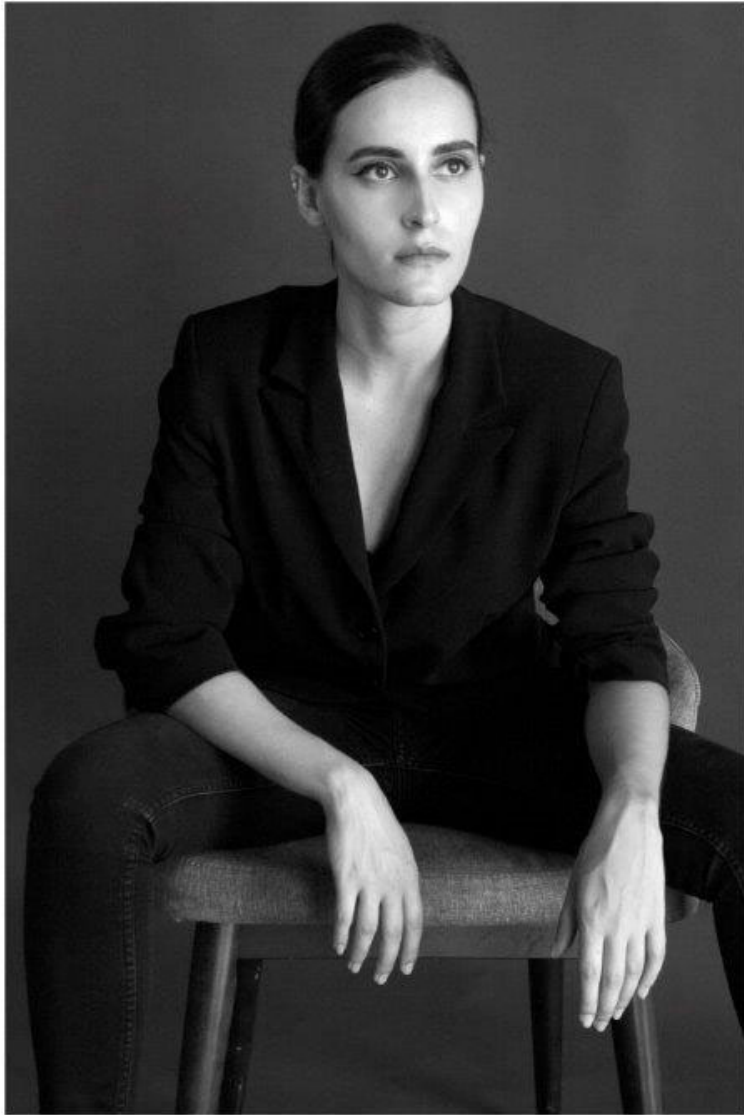

NEWMODEL

AGGELIKI G

Height:	172 cm
Bust:	84 cm
Waist:	62 cm
Hips:	92 cm
Shoe Size:	39
Hair Colour:	brown
Eye Colour:	brown

New Model -70 Vouliagmenis Ave – Argyroupoli, Athens 16452

T : +302109966234, E : models@newmodel.gr , S : newmodel.gr, FB : NewModel Agency, I : new_model_agency