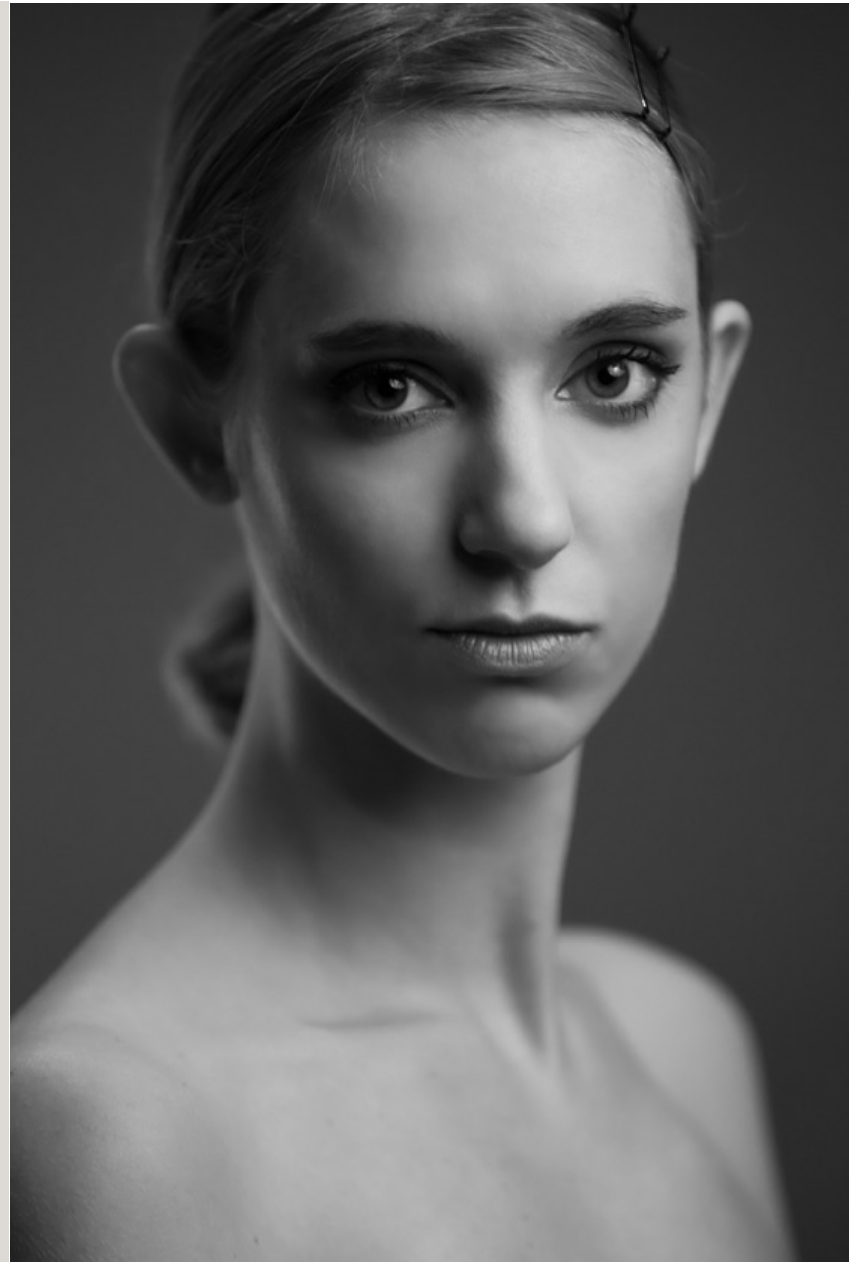

# NEWMODEL

## MARILENA

Height:	177 cm
Bust:	82 cm
Waist:	60 cm
Hips:	89 cm
Shoe Size:	40
Hair Colour:	light brown
Eye Colour:	blue

New Model -70 Vouliagmenis Ave – Argyroupoli, Athens 16452

T : +302109966234, E : models@newmodel.gr , S : newmodel.gr, FB : NewModel Agency, I : new\_model\_agency