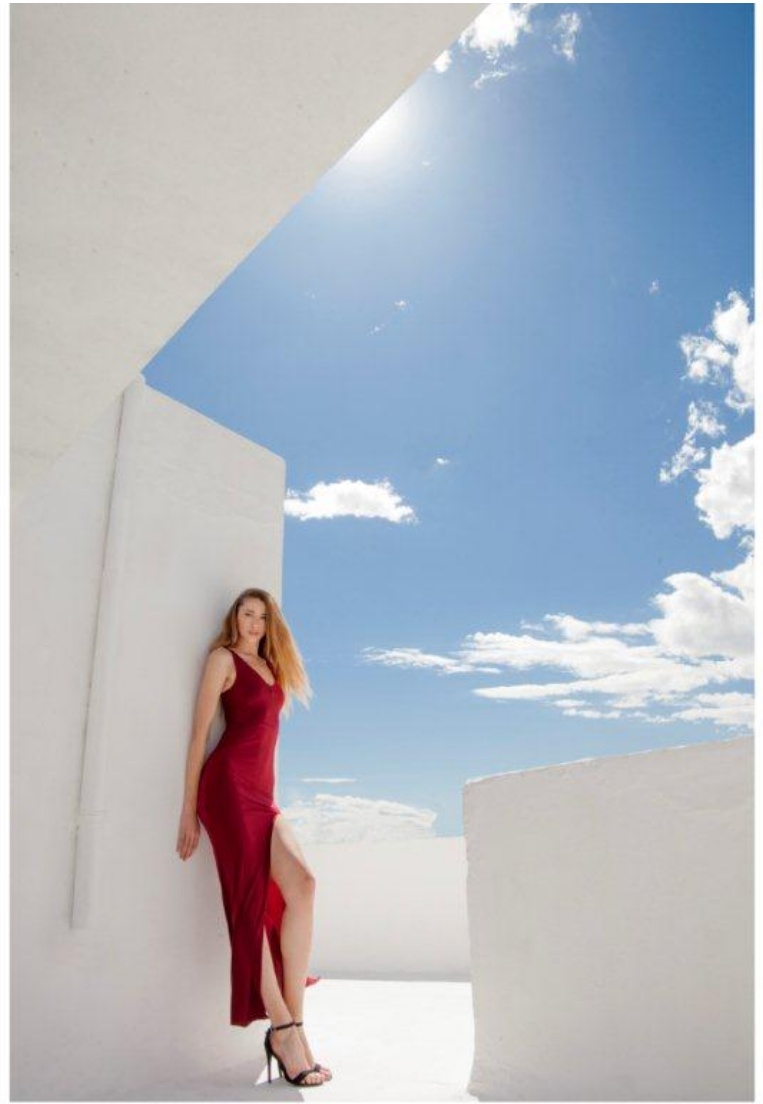

NEWMODEL

MICHAELA B

Height:	180 cm
Bust:	84 cm
Waist:	62 cm
Hips:	95 cm
Shoe Size:	40
Hair Colour:	brown
Eye Colour:	blue

New Model -70 Vouliagmenis Ave – Argypoli, Athens 16452
T : +302109966234, E : models@newmodel.gr , S : newmodel.gr, FB : NewModel Agency, I : new_model_agency