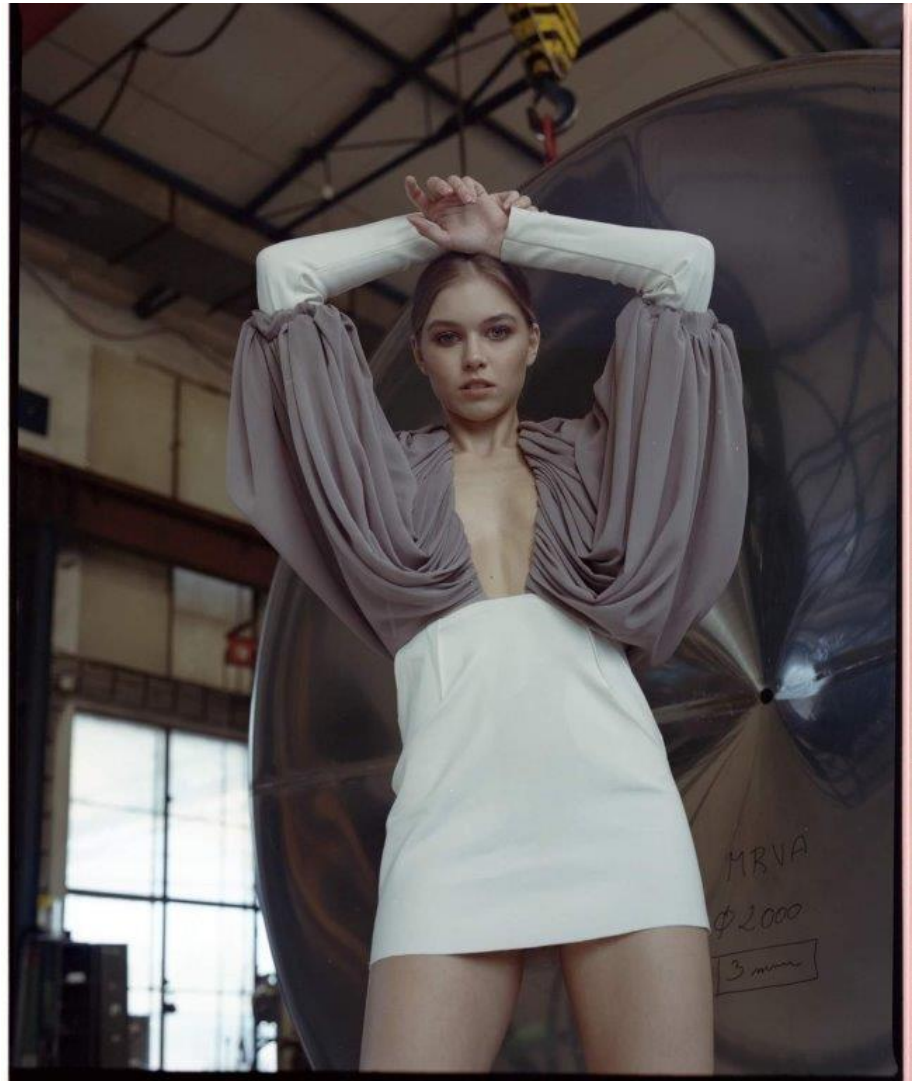

NEWMODEL

KRISTYNA

Height:	173 cm
Bust:	82 cm
Waist:	61 cm
Hips:	89 cm
Shoe Size:	39
Hair Colour:	light brown
Eye Colour:	blue

New Model -70 Vouliagmenis Ave – Argyroupoli, Athens 16452
T : +302109966234, E : models@newmodel.gr , S : newmodel.gr, FB : NewModel Agency, I : new_model_agency