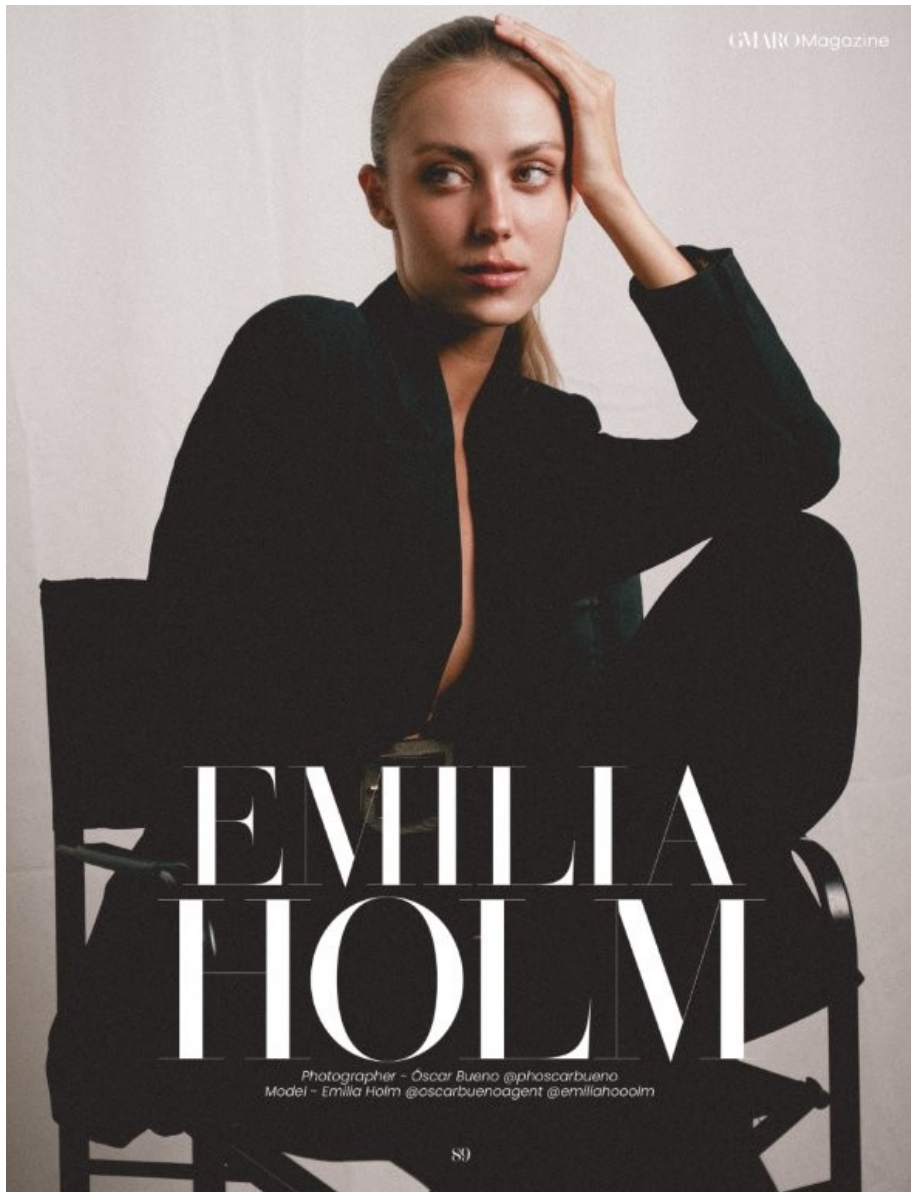

EMILIA HOLM

Photographer - Oscar Buena @phoscarbueno
Model - Emilia Holm @oscarbuenoagent @emiliahholm