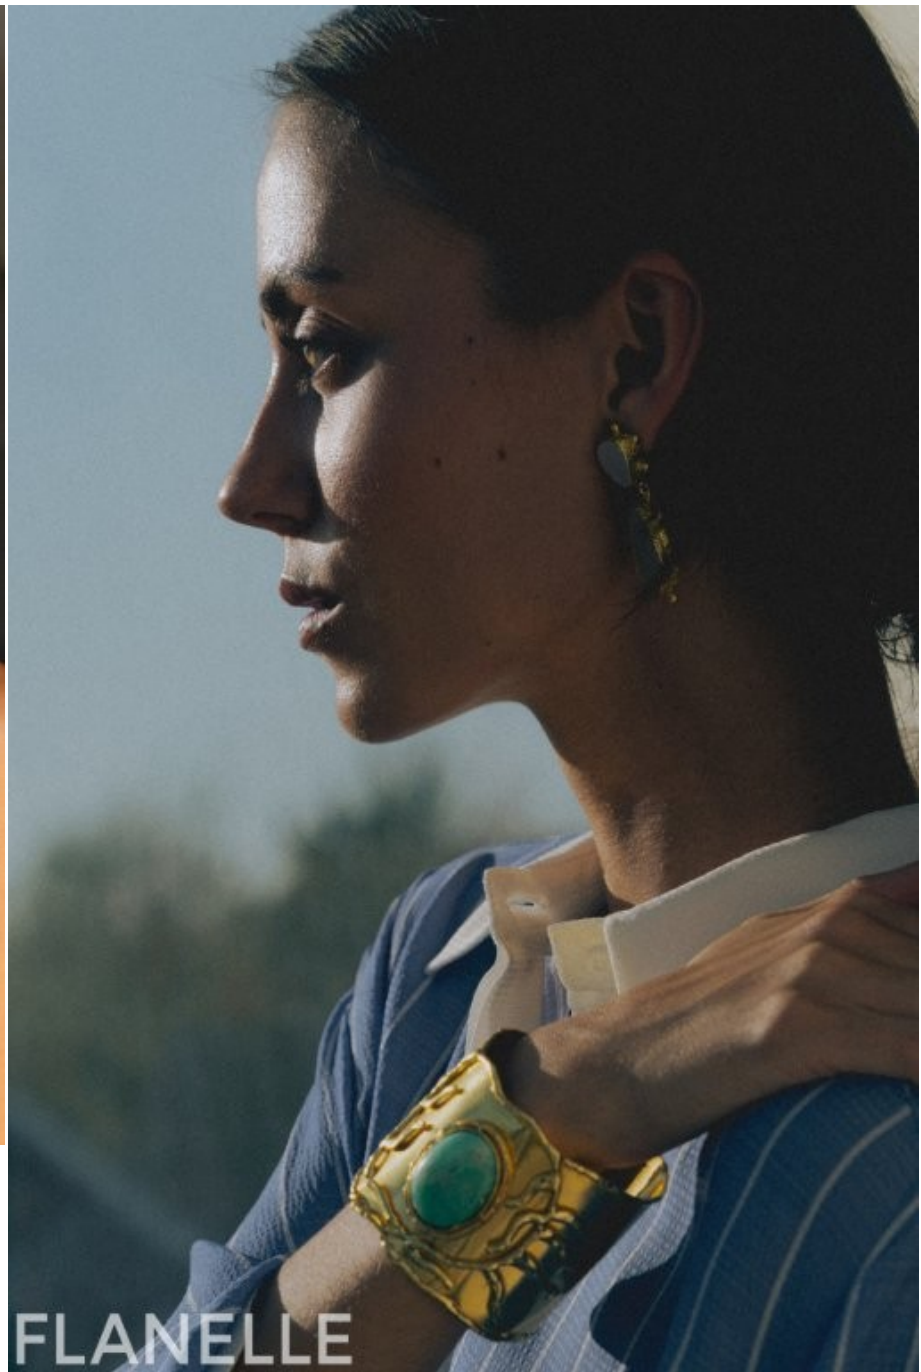

NEWMODEL

EMILIA

Height:	175 cm
Bust:	81 cm
Waist:	59 cm
Hips:	89 cm
Shoe Size:	38
Hair Colour:	brown
Eye Colour:	green

New Model -70 Vouliagmenis Ave – Argyroupoli, Athens 16452
T : +302109966234, E : models@newmodel.gr , S : newmodel.gr, FB : NewModel Agency, I : new_model_agency

KOSSTOM

EMILIA HOLM

Photographer - Oscar Buena @phoscarbueno
Model - Emilia Holm @oscarbuenoagent @emiliahholm

REBEL

34

MONACO

SWIMS

PH: OSCAR BUENO / IG@PHOSCARBUENO
MD: EMILIA HOLM / IG@EMILIAHOLM
PRODUCER: LL ART / IG@LLARTPROD
FASHION BRAND: MONACO SWIM / IG@MONACO_SWIM