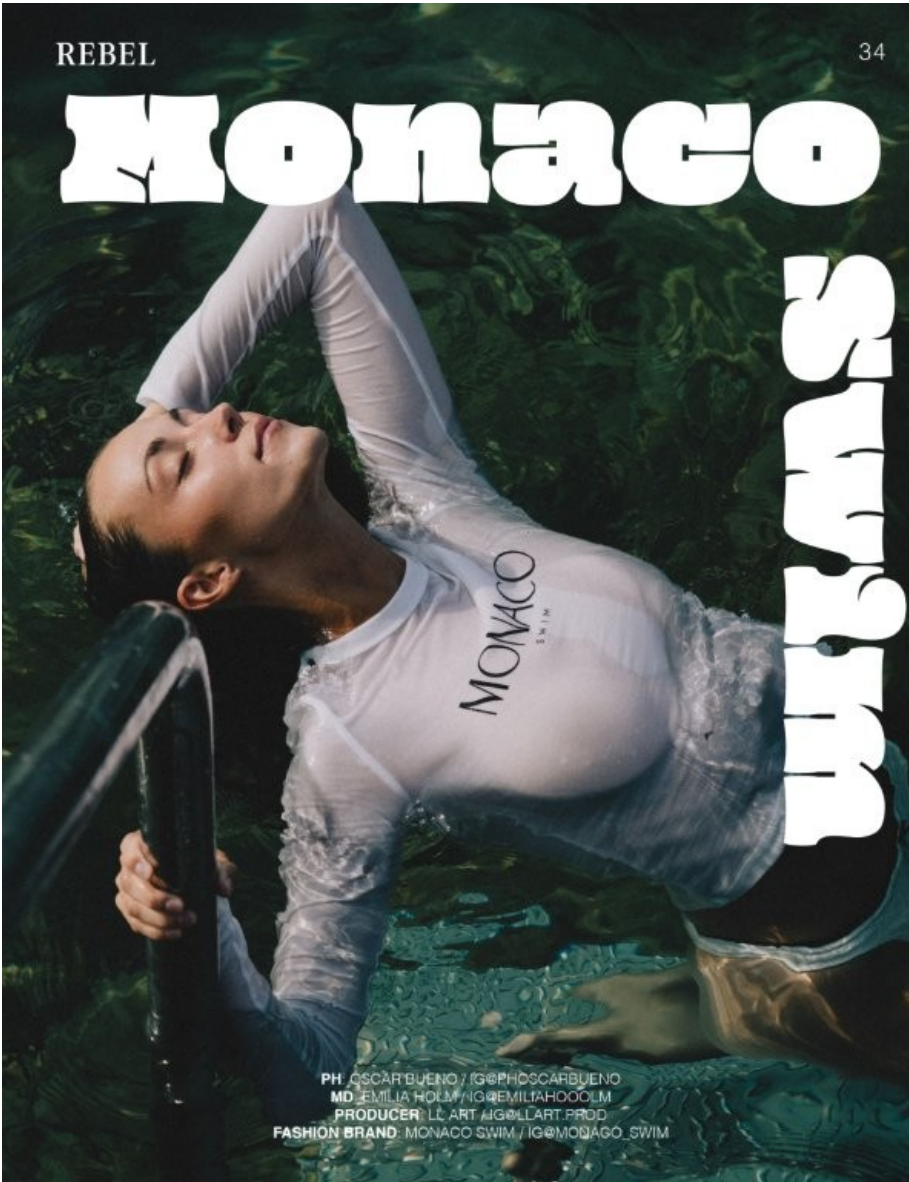

REBEL

34

MONACO

WILMAS

PH: OSCAR BUENO / IG@PHOSCARBUENO
MD: EMILIA HOLM / IG@EMILIAHOLM
PRODUCER: LL ART / IG@LLARTPROD
FASHION BRAND: MONACO SWIM / IG@MONACO_SWIM