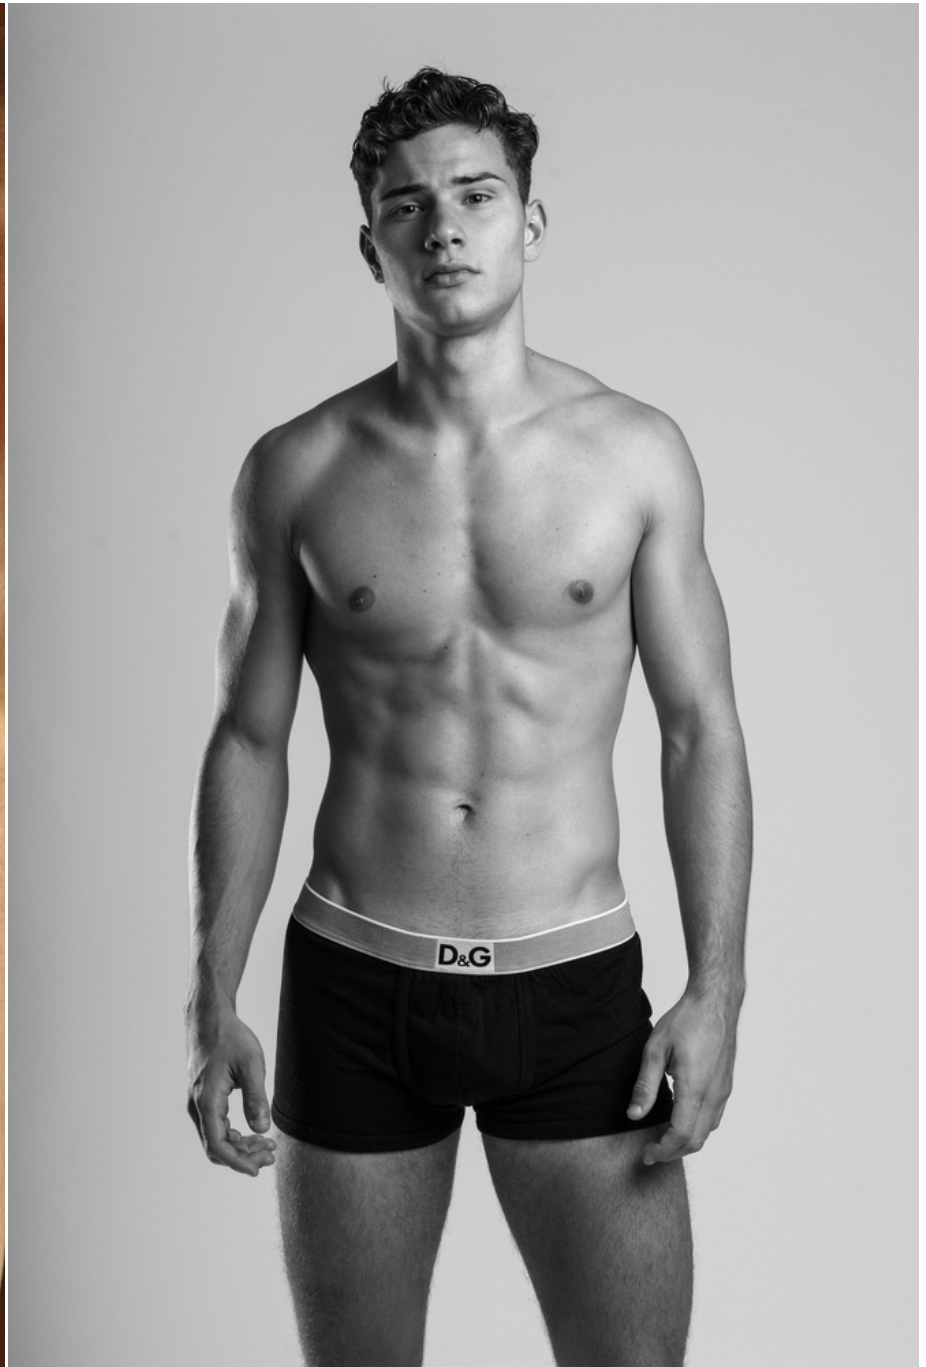

NEWMODEL

LELIO

Height:	189 cm
Bust:	94 cm
Waist:	77 cm
Hips:	93 cm
Shoe Size:	45
Hair Colour:	brown
Eye Colour:	brown

New Model -70 Vouliagmenis Ave – Argyroupoli, Athens 16452
T : +302109966234, E : models@newmodel.gr , S : newmodel.gr, FB : NewModel Agency, I : new_model_agency

PDI

THE SIMPSONS

20th ANNIVERSARY TM & © 2016 Television MATY GROENING