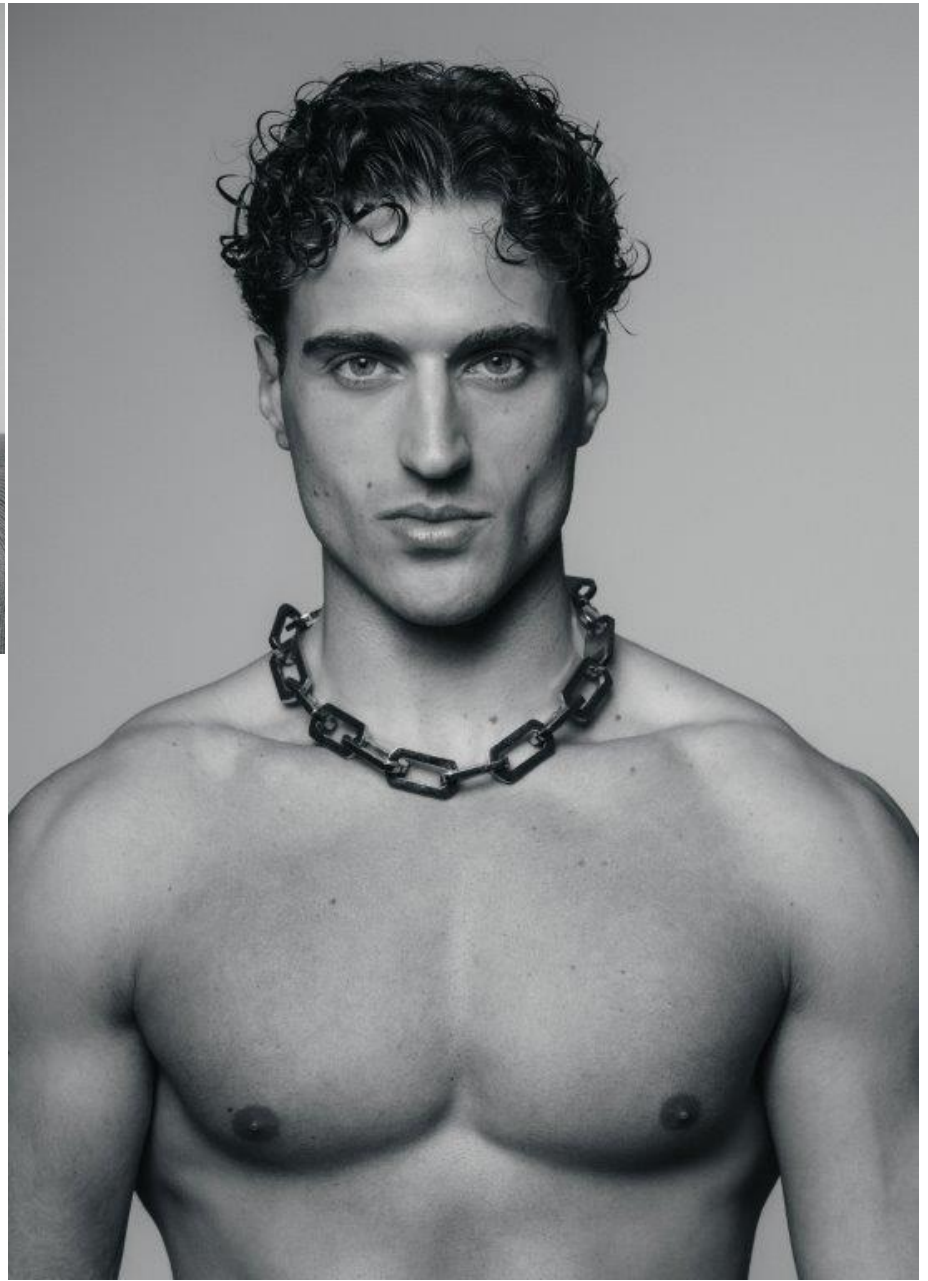

## PANOS

Height: 184 cm  
Bust:  
Waist:  
Hips:  
Shoe Size: 44  
Hair Colour: brown  
Eye Colour: brown

New Model -70 Vouliagmenis Ave – Argyroupoli, Athens 16452  
T : +302109966234, E : models@newmodel.gr , S : newmodel.gr, FB : NewModel Agency, I : new\_model\_agency