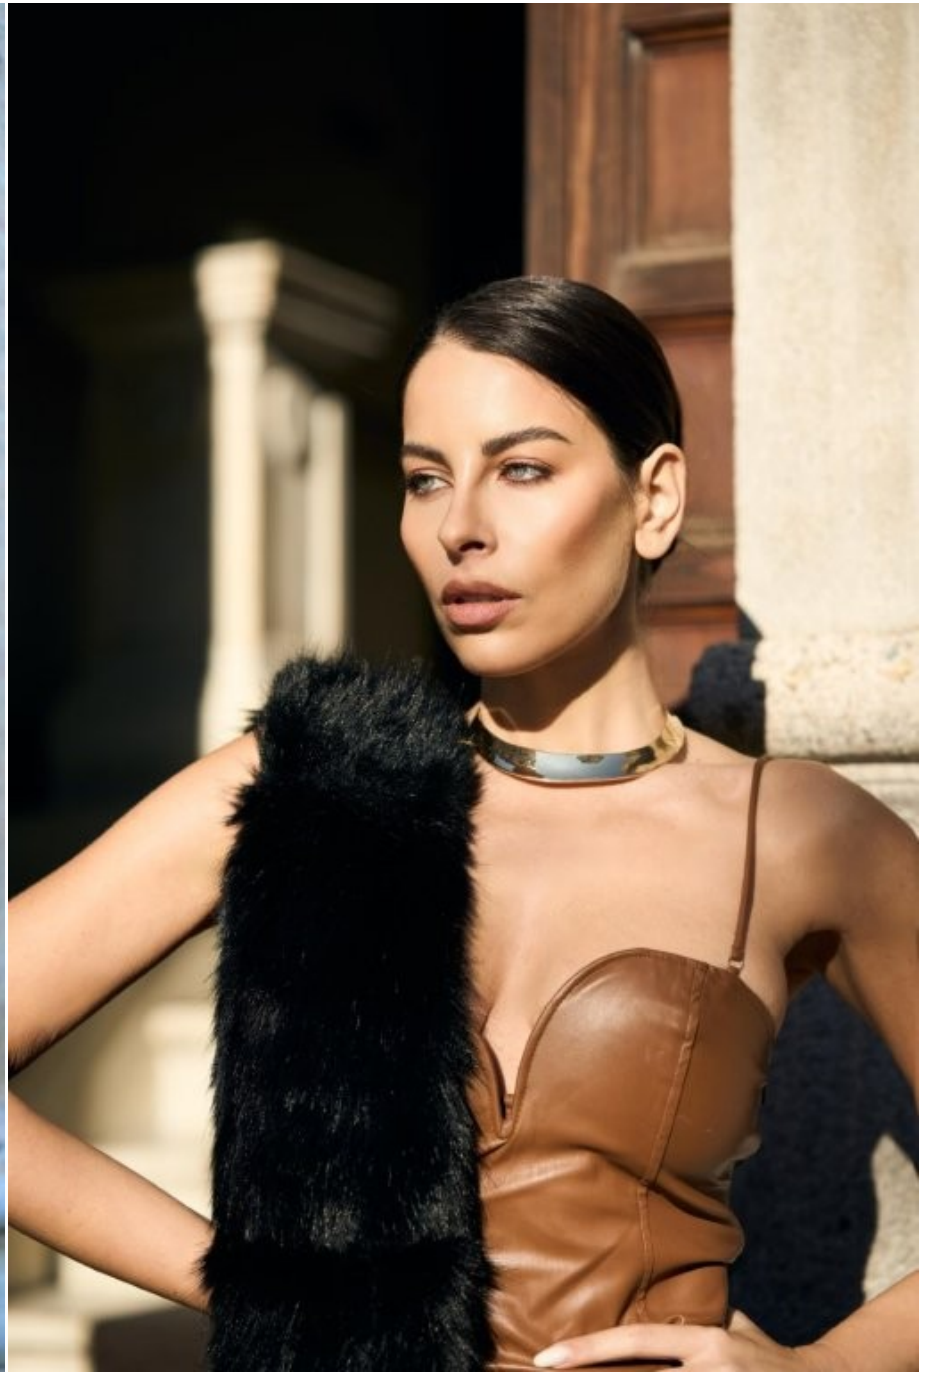

NEWMODEL

GIULIA

Height:	175 cm
Bust:	91 cm
Waist:	64 cm
Hips:	91 cm
Shoe Size:	39
Hair Colour:	brown
Eye Colour:	blue

New Model -70 Vouliagmenis Ave – Argyroupoli, Athens 16452
T : +302109966234, E : models@newmodel.gr , S : newmodel.gr, FB : NewModel Agency, I : new_model_agency