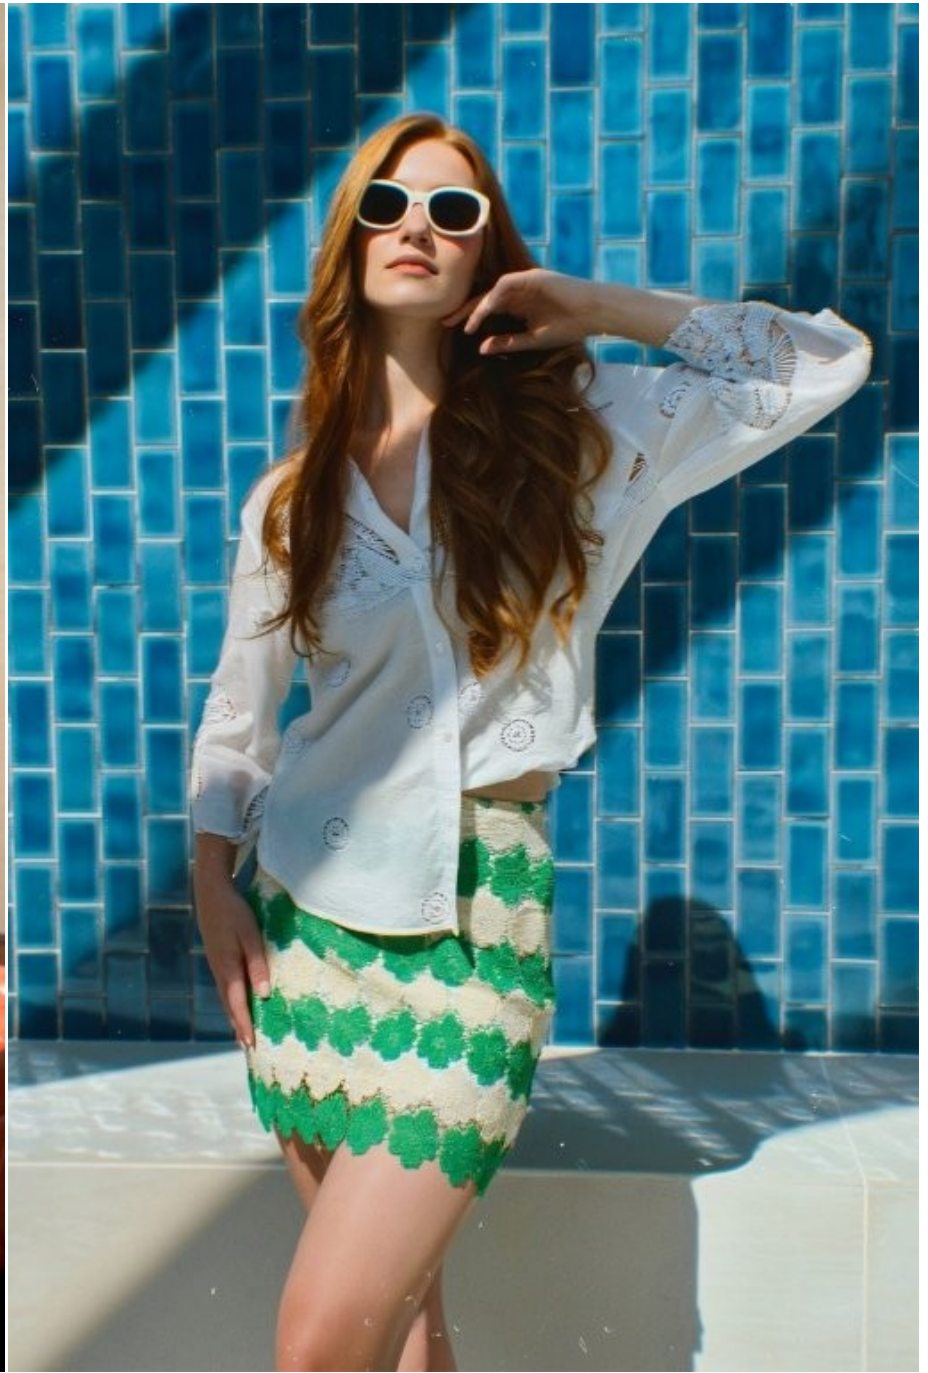

NEWMODEL

HALEY

Height:	180 cm
Bust:	86 cm
Waist:	67 cm
Hips:	99 cm
Shoe Size:	41
Hair Colour:	red
Eye Colour:	green

New Model -70 Vouliagmenis Ave – Argyroupoli, Athens 16452
T : +302109966234, E : models@newmodel.gr , S : newmodel.gr, FB : NewModel Agency, I : new_model_agency