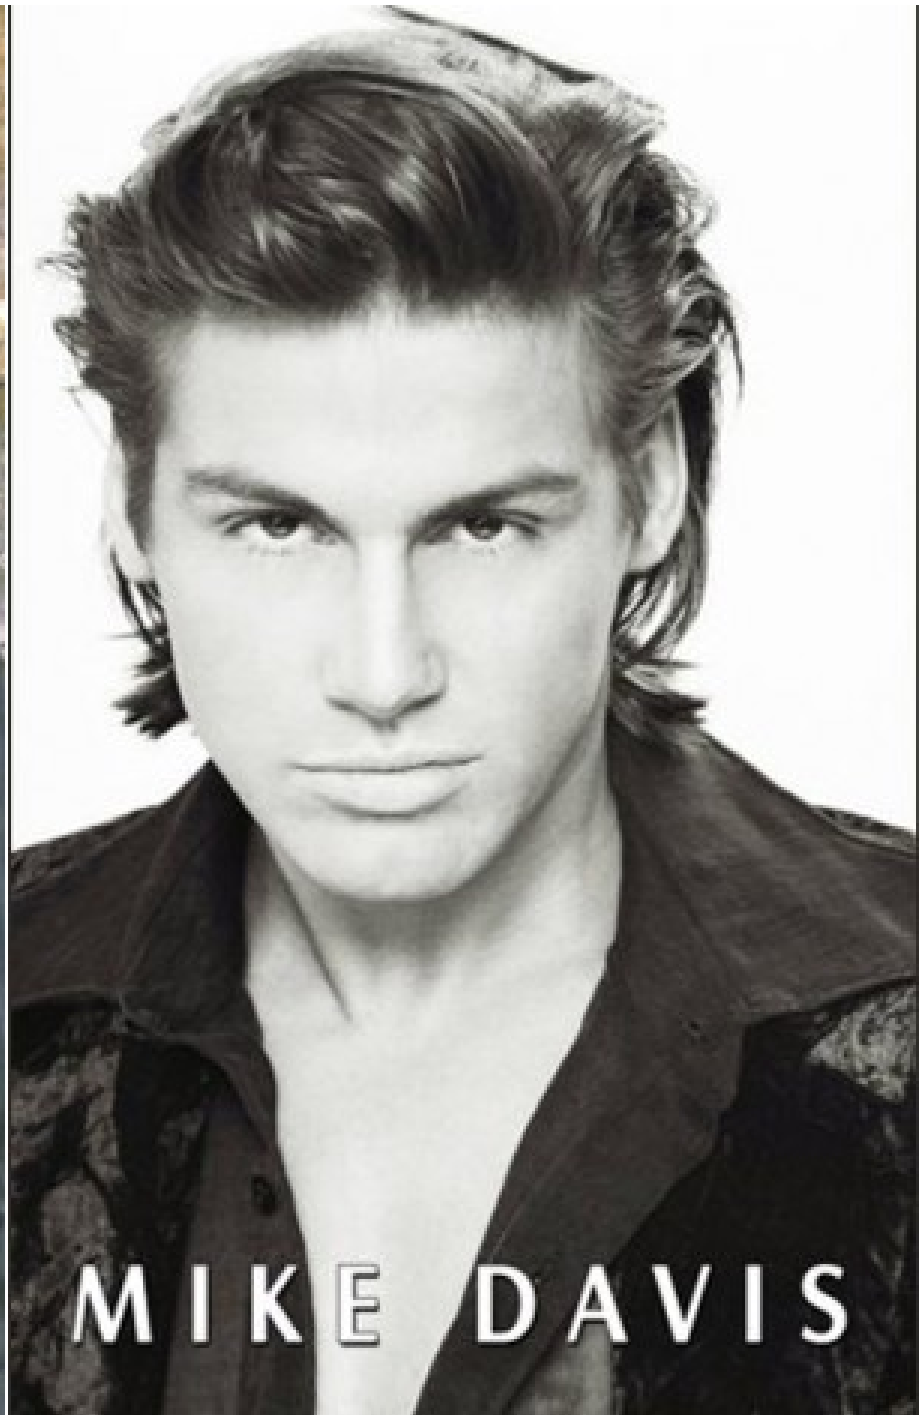

vespucel  
*Urban design*

OCCHIAI  
CAMICIA  
PANTALONE  
SCARPE

POICE  
BRAYE  
APARATMENT  
MAX JOY

**MIKE DAVIS**

Don't tie your imagination !

MIKE DAVIS

HERRENMASSCHNE  
FÜRST-FRANZ-JOSEF-STR.  
3430 VA  
LICHTENS