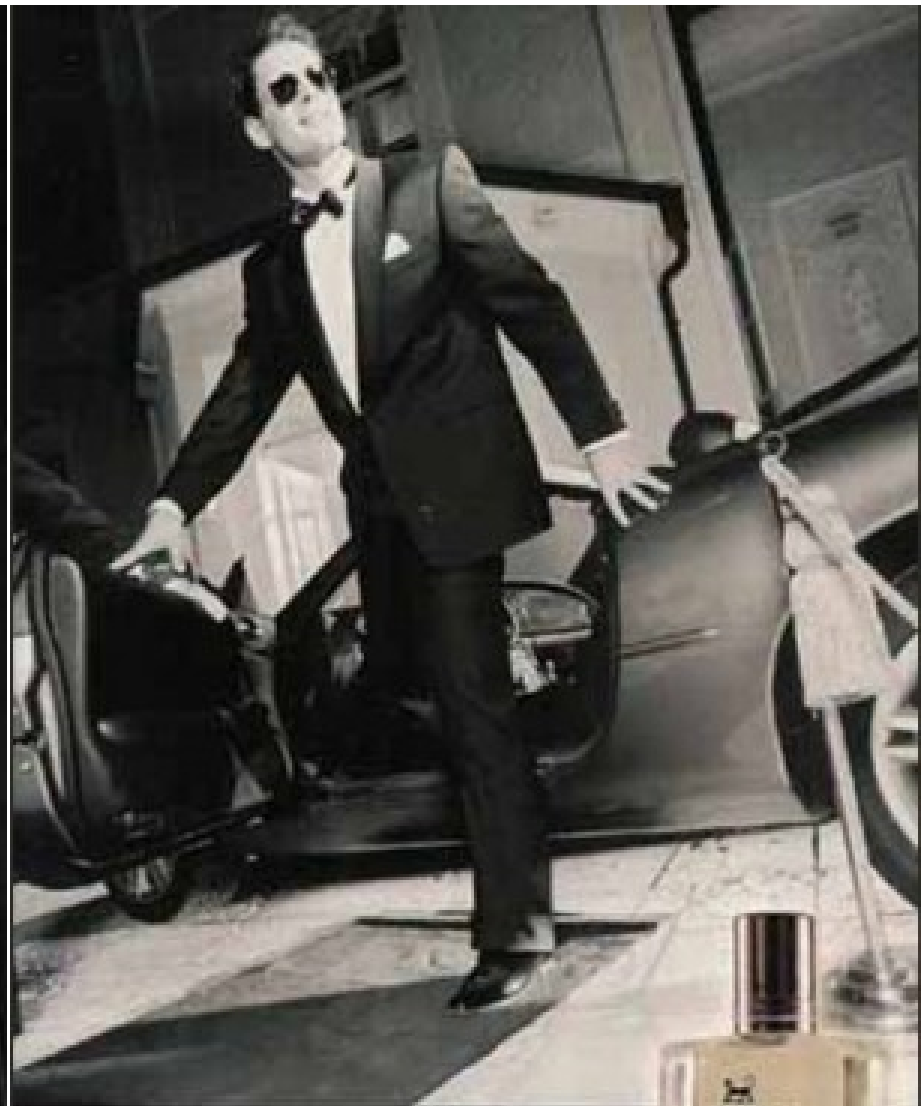

ADONIS
SIMPLY THE BEST FOR MEN

CLASSIC