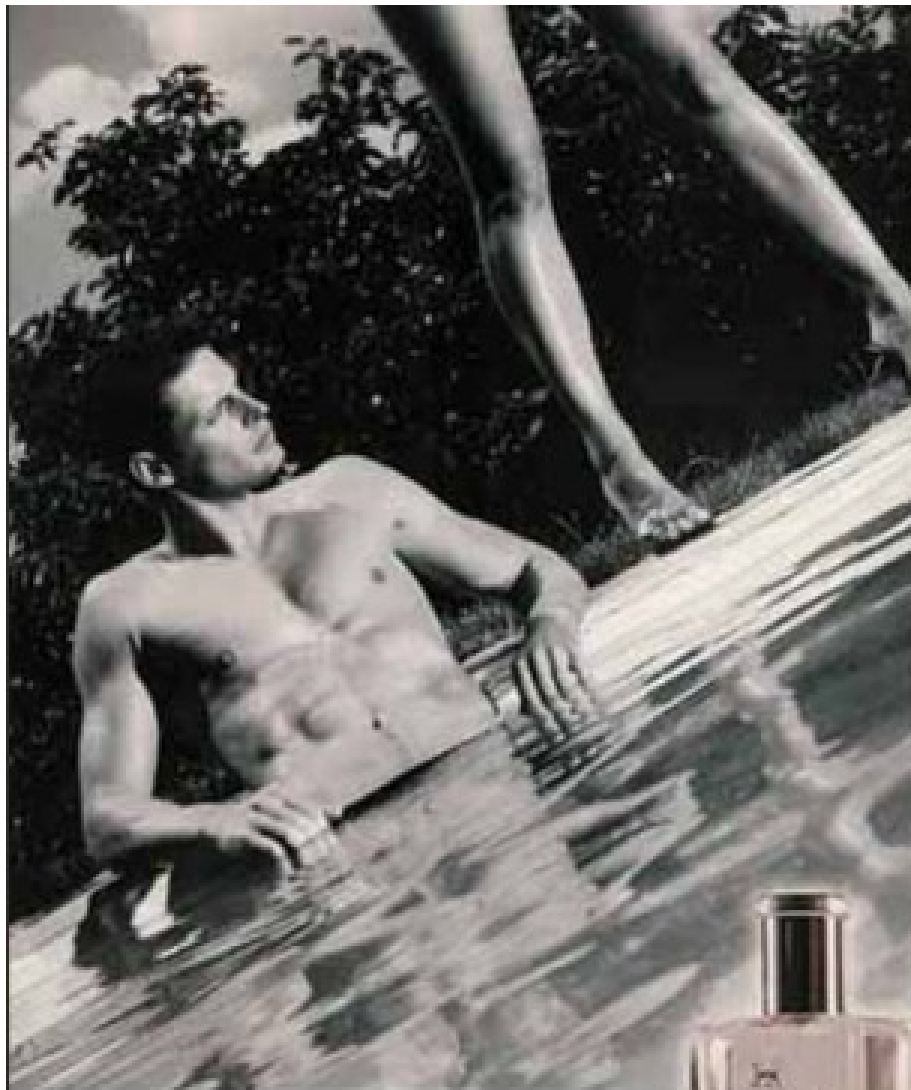

SIE - Ohrschmuck, Armband & Collier: Süßwasserperlen mit Farbedelsteinen von My Pearl | Kleid: Modehaus F | Uhr: Cartier „Roadster“

ADONIS
SIMPLY THE BEST FOR MEN

SPORT