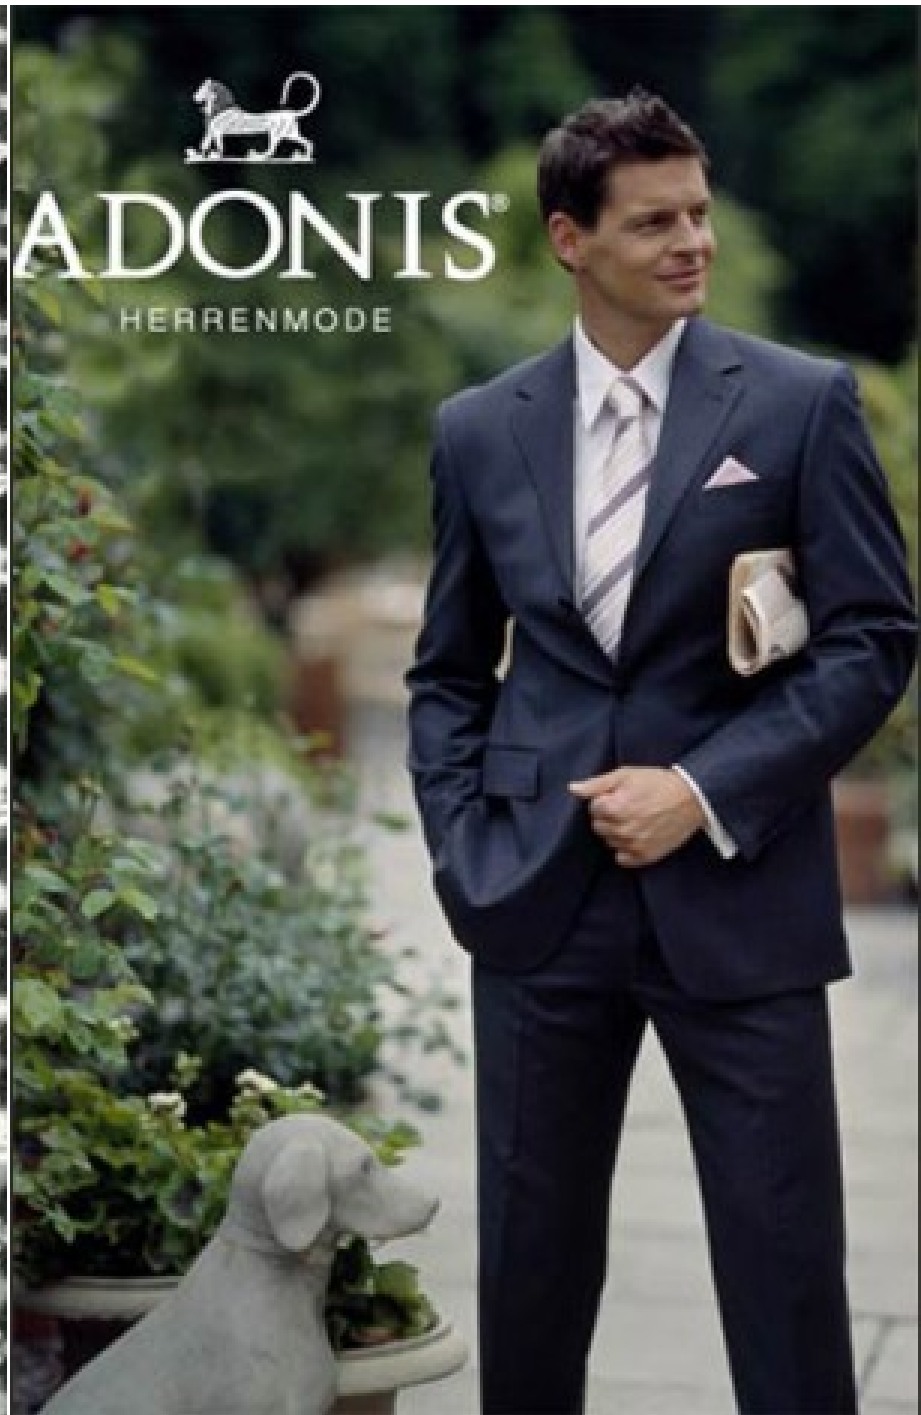

ADONIS®

HERRENMODE