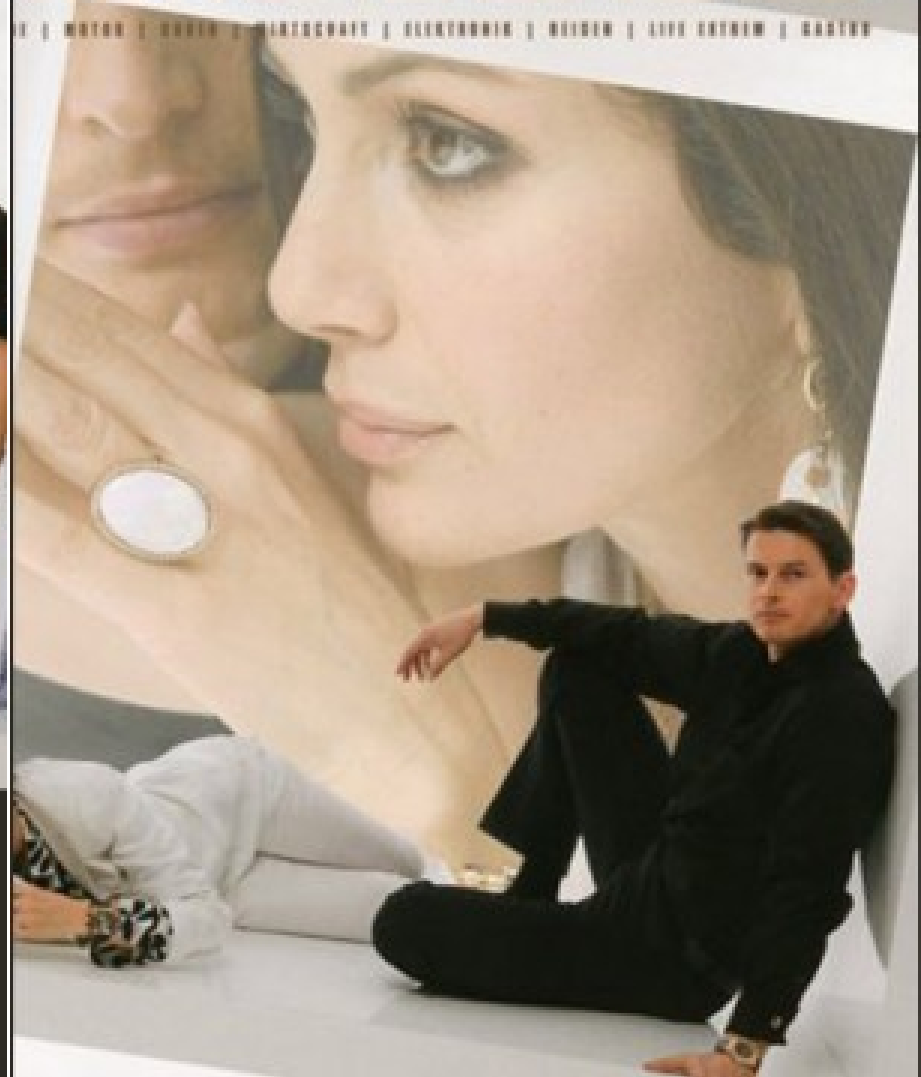

meless

Hofjuwelier Mühlbacher

W | MOTOR | GARDEROBEN | HAAR | HAARSTYL | HAARFARBEN | HAARPFLEGE | HAARSTRICKEN | HAARSTRICKEN | HAARSTRICKEN