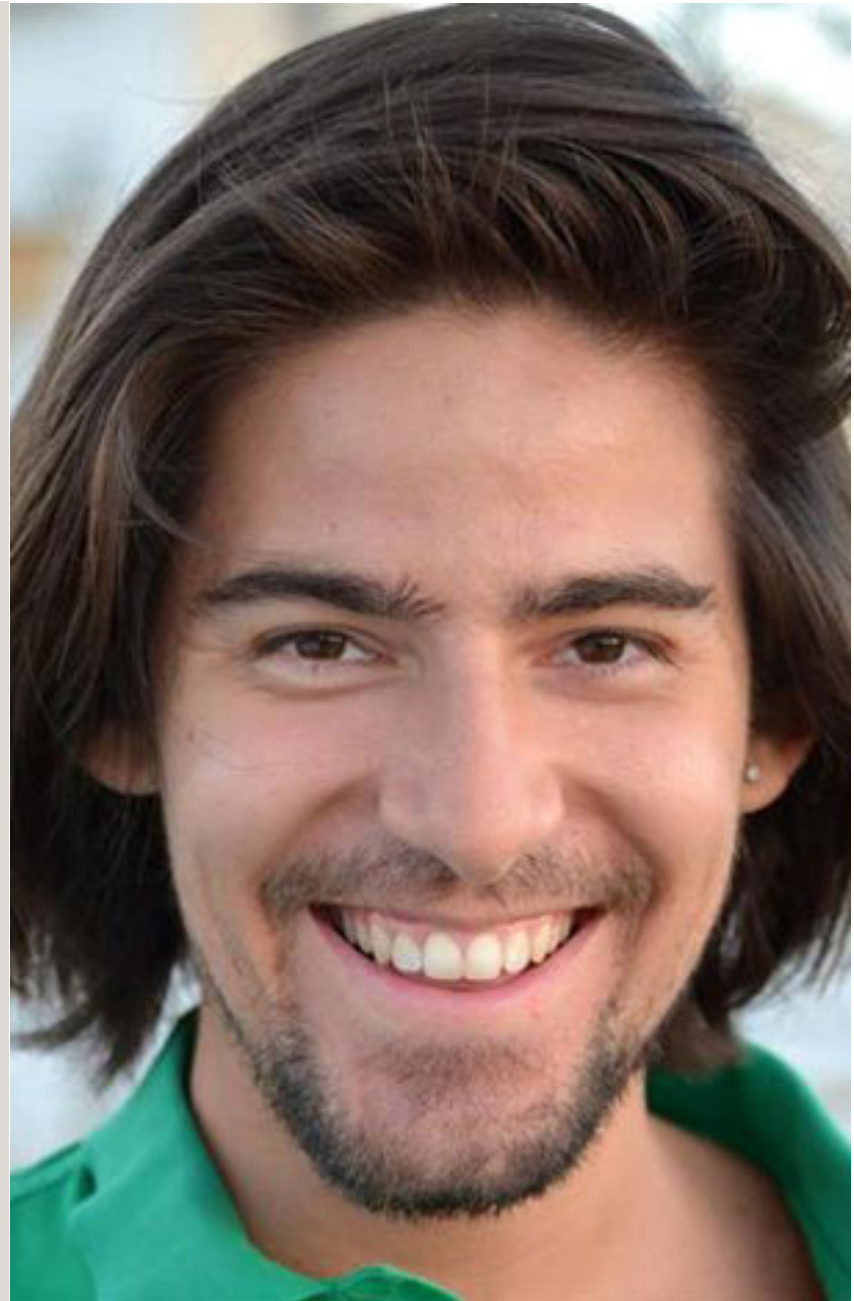

NEWMODEL

NIKOLAS KAN

Height:

Bust:

Waist:

Hips:

Shoe Size:

Hair Colour:

Eye Colour:

New Model -70 Vouliagmenis Ave – Argyroupoli, Athens 16452
T : +302109966234, E : models@newmodel.gr , S : newmodel.gr, FB : NewModel Agency, I : new_model_agency