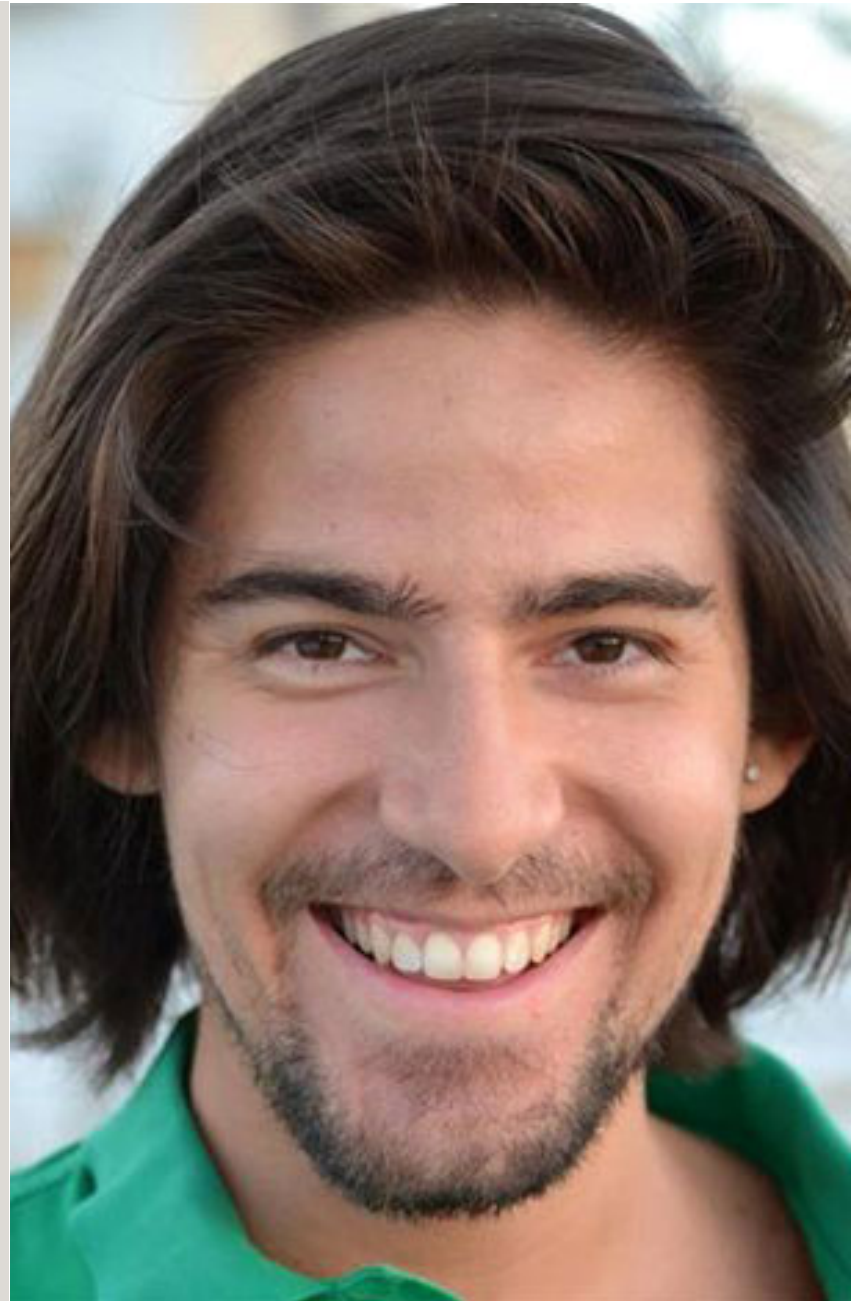

NEWMODEL

NIKOLAS KAN

Height:

Bust:

Waist:

Hips:

Shoe Size:

Hair Colour:

Eye Colour:

New Model -70 Vouliagmenis Ave – Argyroupoli, Athens 16452
T : +302109966234, E : models@newmodel.gr , S : newmodel.gr, FB : NewModel Agency, I : new_model_agency