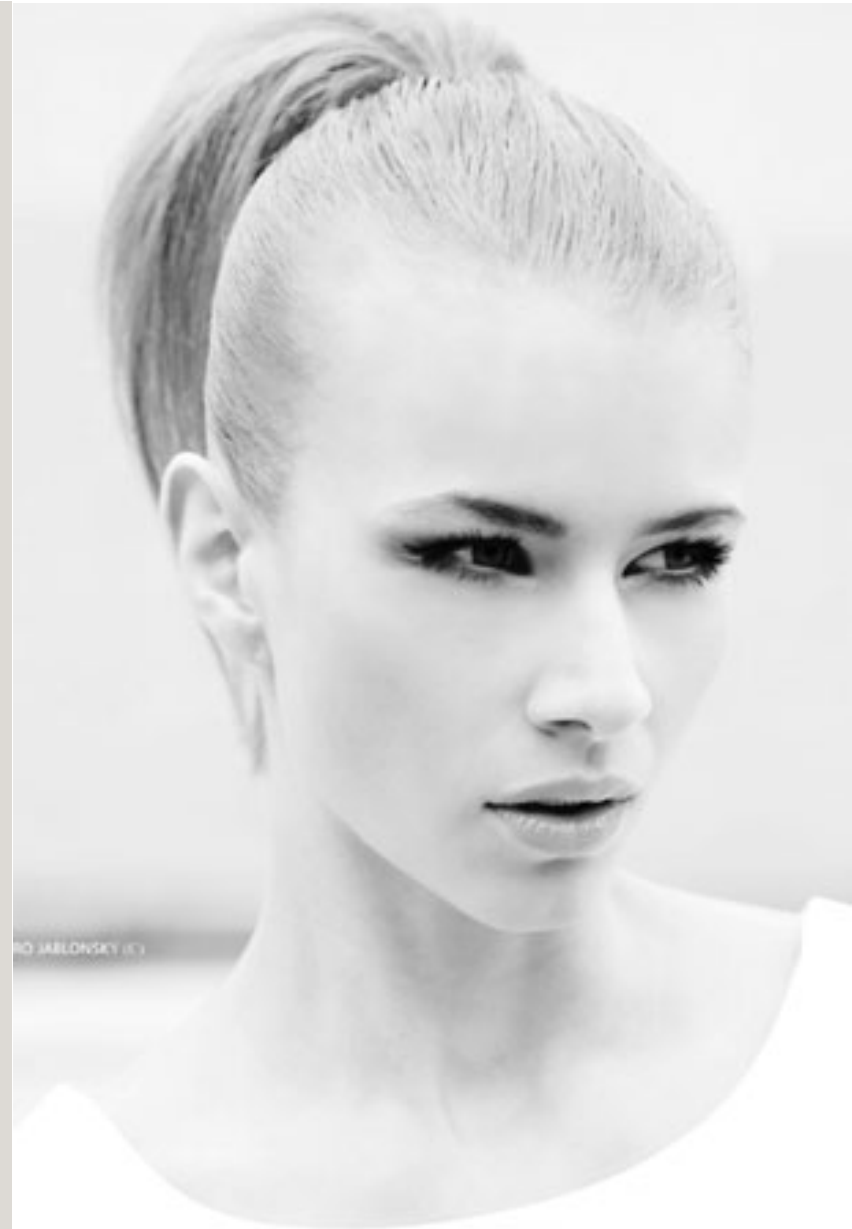

## DOMINIKA

Height:	177 cm
Bust:	85 cm
Waist:	60 cm
Hips:	90 cm
Shoe Size:	39
Hair Colour:	blonde
Eye Colour:	blue green

New Model -70 Vouliagmenis Ave – Argyroupoli, Athens 16452  
T : +302109966234, E : models@newmodel.gr , S : newmodel.gr, FB : NewModel Agency, I : new\_model\_agency