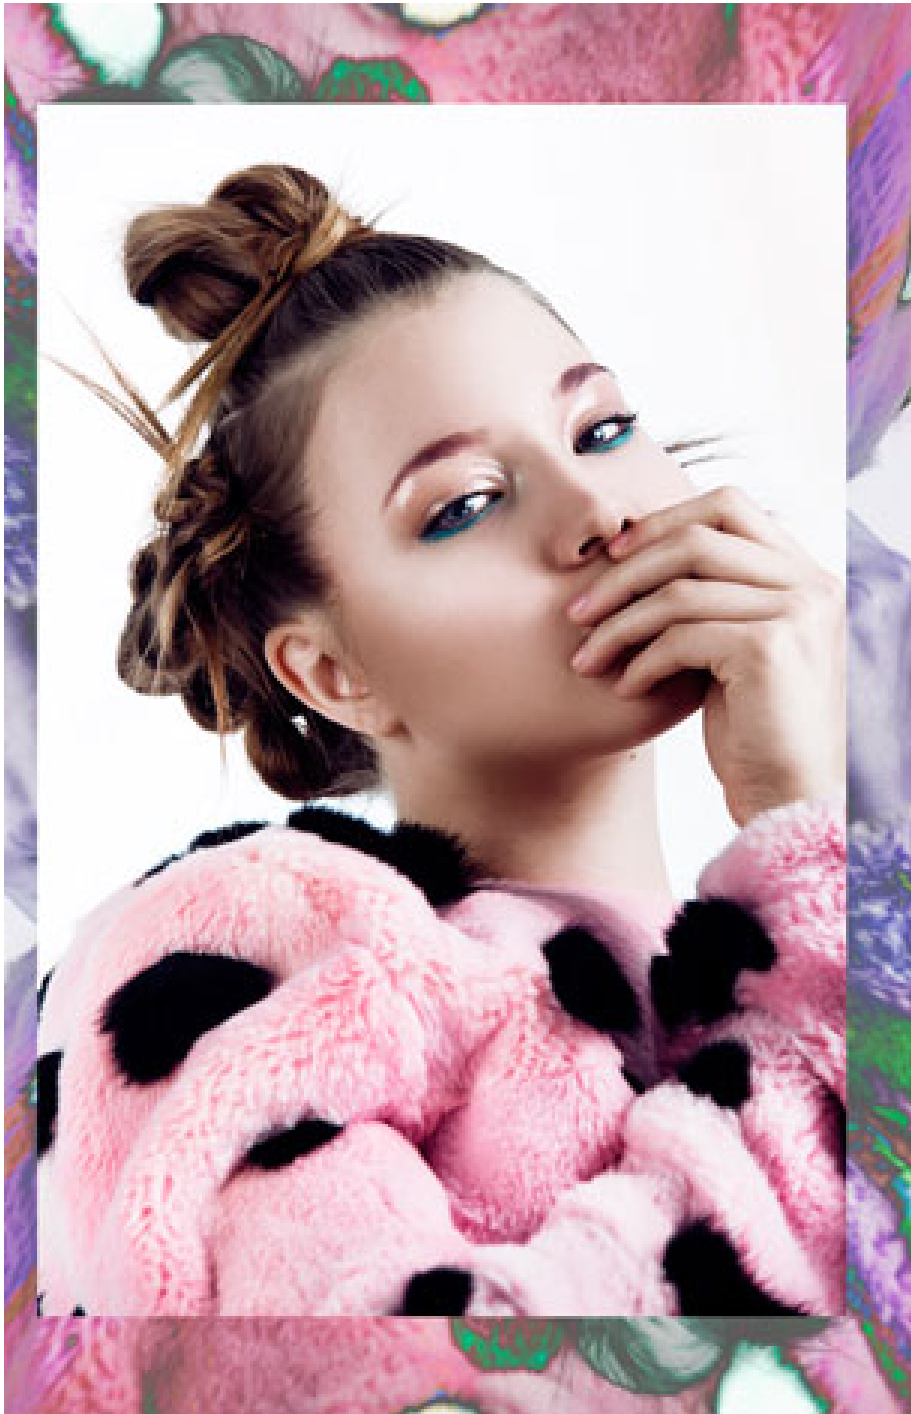

NEWMODEL

NICOLE

Height:	172 cm
Bust:	86 cm
Waist:	60 cm
Hips:	89 cm
Shoe Size:	37
Hair Colour:	light brown
Eye Colour:	blue

New Model -70 Vouliagmenis Ave – Argyroupoli, Athens 16452
T : +302109966234, E : models@newmodel.gr , S : newmodel.gr, FB : NewModel Agency, I : new_model_agency