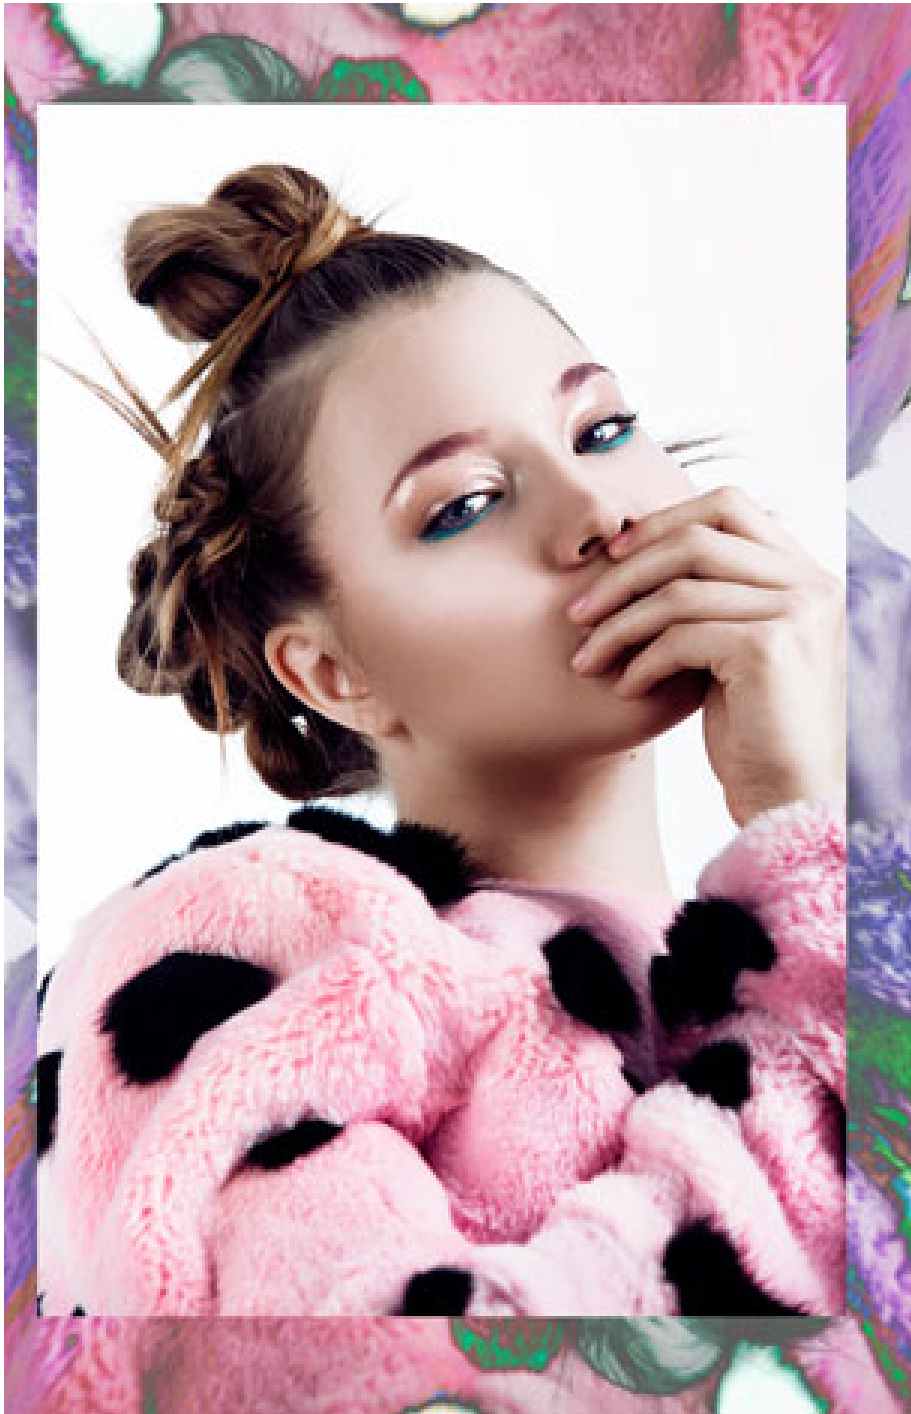

## NICOLE

Height:	172 cm
Bust:	86 cm
Waist:	60 cm
Hips:	89 cm
Shoe Size:	37
Hair Colour:	light brown
Eye Colour:	blue

New Model -70 Vouliagmenis Ave – Argyroupoli, Athens 16452  
T : +302109966234, E : models@newmodel.gr , S : newmodel.gr, FB : NewModel Agency, I : new\_model\_agency