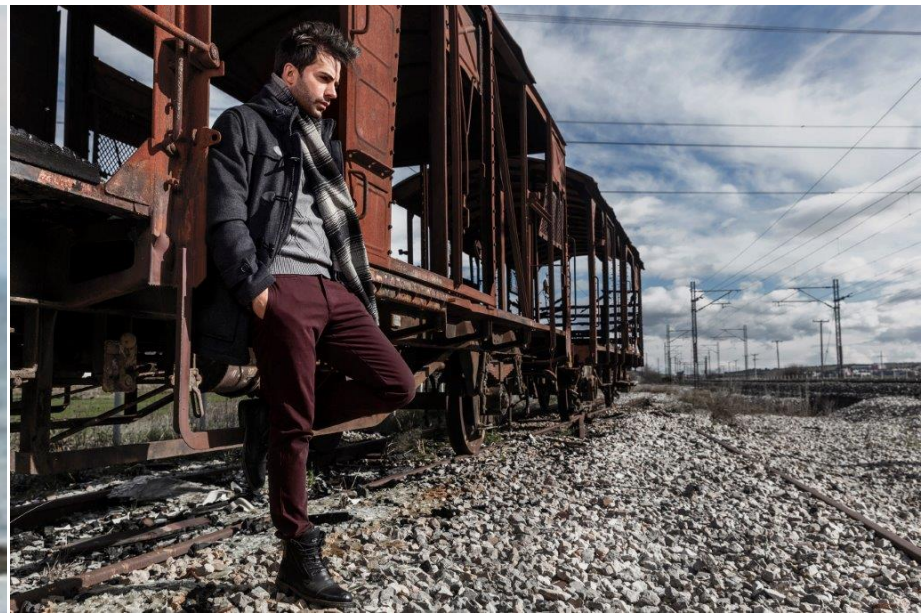

NEWMODEL

KIRIAKOS ASL.

Height: 187 cm
Bust:
Waist:
Hips:
Shoe Size: 43
Hair Colour:
Eye Colour:

New Model -70 Vouliagmenis Ave – Argyrupoli, Athens 16452

T : +302109966234, E : models@newmodel.gr , S : newmodel.gr, FB : NewModel Agency, I : new_model_agency

KAPOLIS
OPTICS