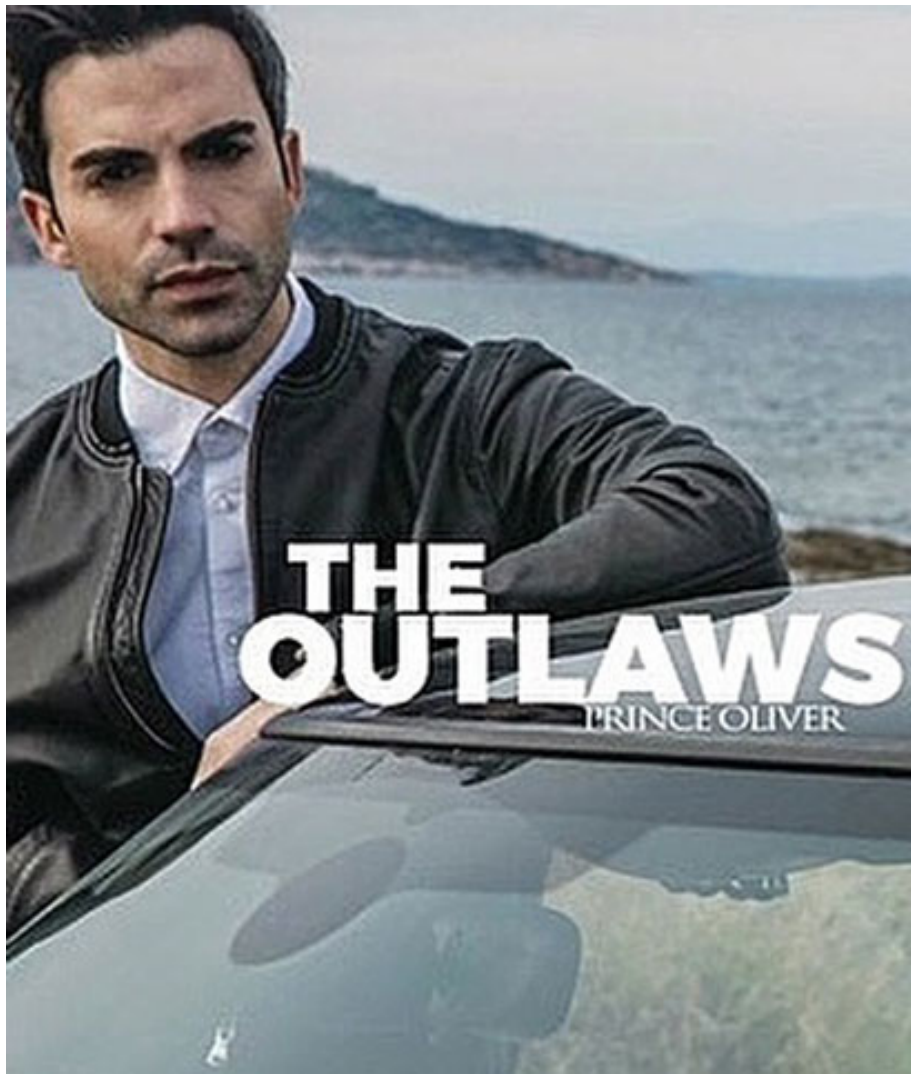

NEWMODEL

KIRIAKOS ASL.

Height: 187 cm
Bust:
Waist:
Hips:
Shoe Size: 43
Hair Colour:
Eye Colour:

New Model -70 Vouliagmenis Ave – Argyrupoli, Athens 16452

T : +302109966234, E : models@newmodel.gr , S : newmodel.gr, FB : NewModel Agency, I : new_model_agency