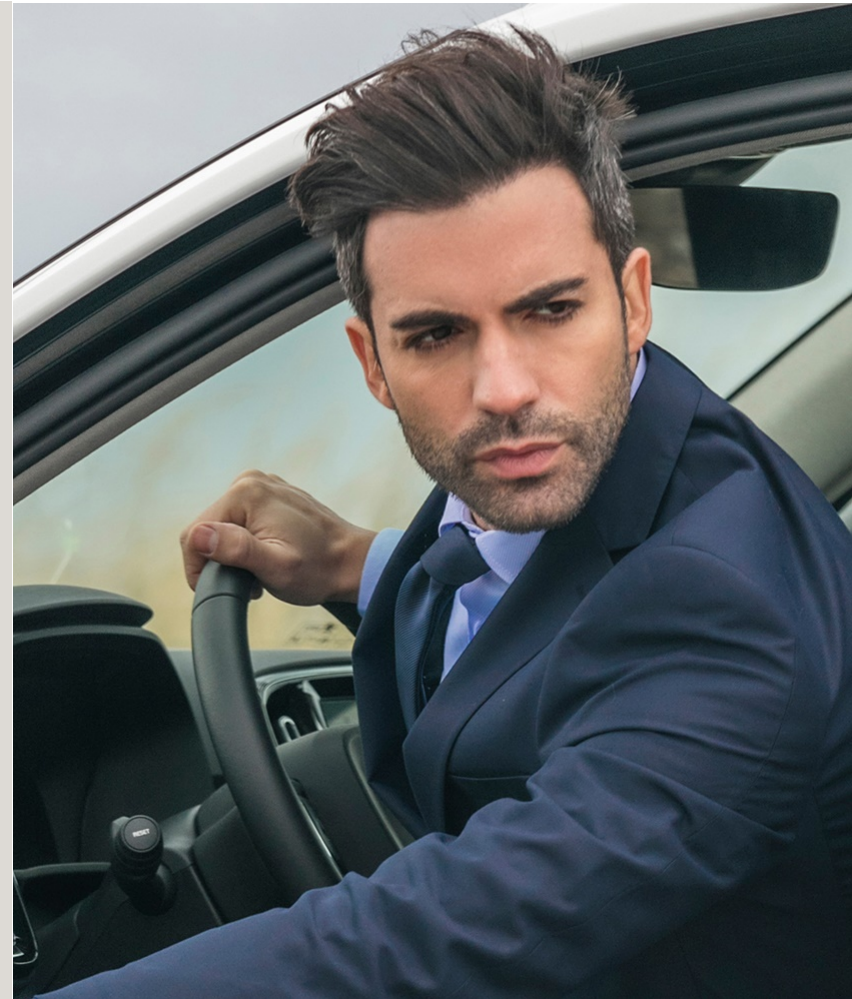

NEWMODEL

KIRIAKOS ASL.

Height: 187 cm
Bust:
Waist:
Hips:
Shoe Size: 43
Hair Colour:
Eye Colour:

New Model -70 Vouliagmenis Ave – Argyrupoli, Athens 16452

T : +302109966234, E : models@newmodel.gr , S : newmodel.gr, FB : NewModel Agency, I : new_model_agency