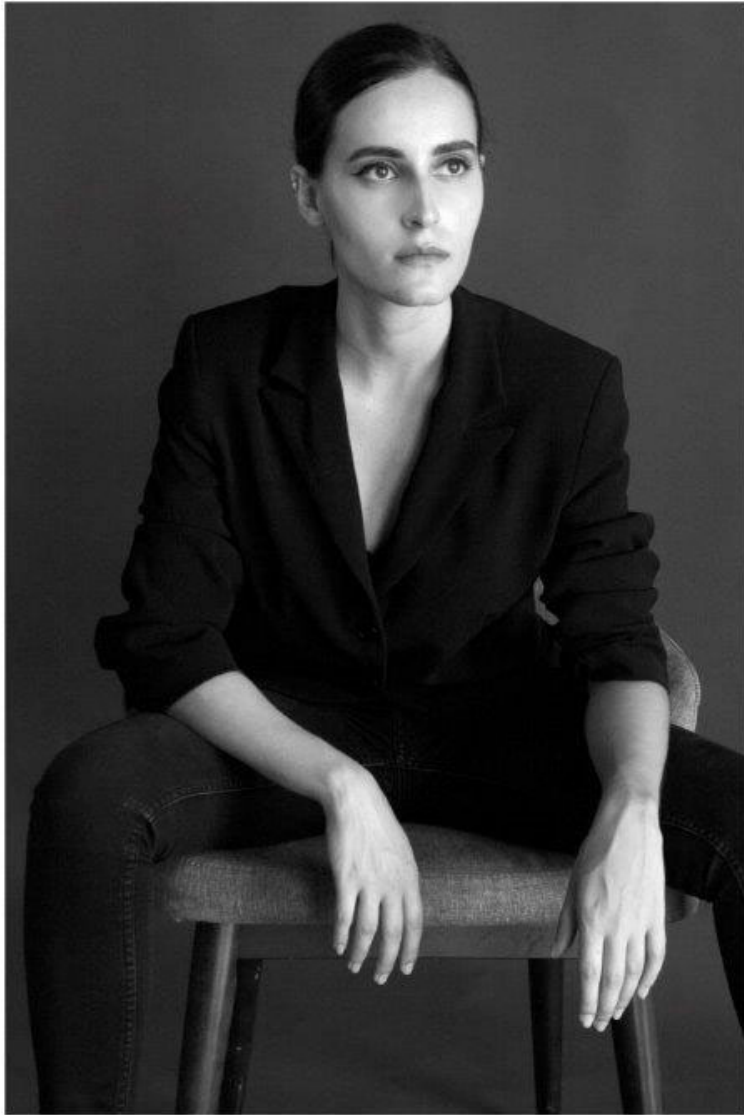

## AGGELIKI G

Height:	172 cm
Bust:	84 cm
Waist:	62 cm
Hips:	92 cm
Shoe Size:	39
Hair Colour:	brown
Eye Colour:	brown

New Model -70 Vouliagmenis Ave – Argyroupoli, Athens 16452

T : +302109966234, E : models@newmodel.gr , S : newmodel.gr, FB : NewModel Agency, I : new\_model\_agency