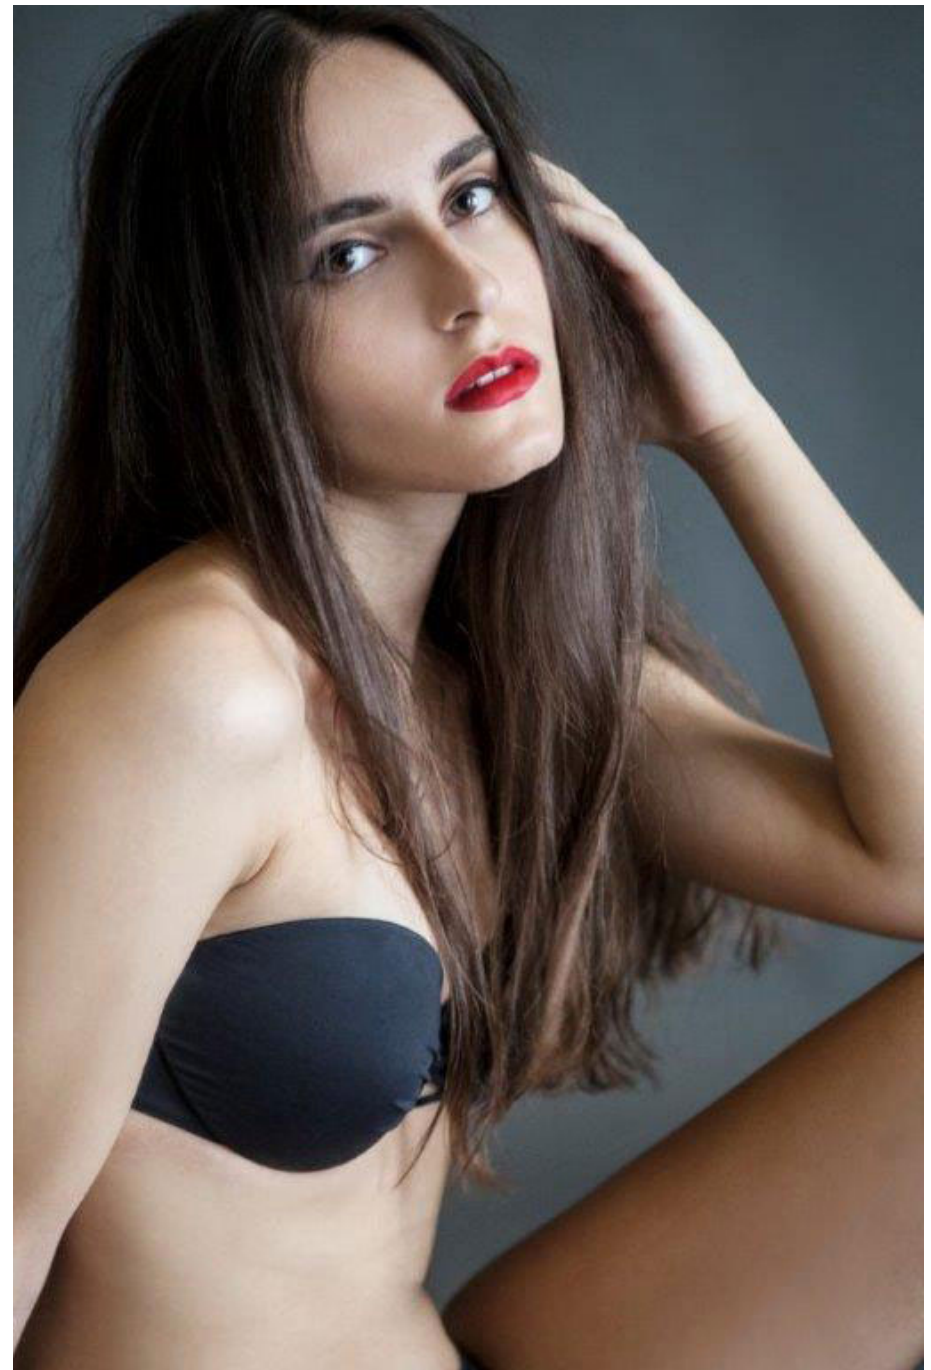

## AGGELIKI G

Height:	172 cm
Bust:	84 cm
Waist:	62 cm
Hips:	92 cm
Shoe Size:	39
Hair Colour:	brown
Eye Colour:	brown

New Model -70 Vouliagmenis Ave – Argyroupoli, Athens 16452

T : +302109966234, E : models@newmodel.gr , S : newmodel.gr, FB : NewModel Agency, I : new\_model\_agency