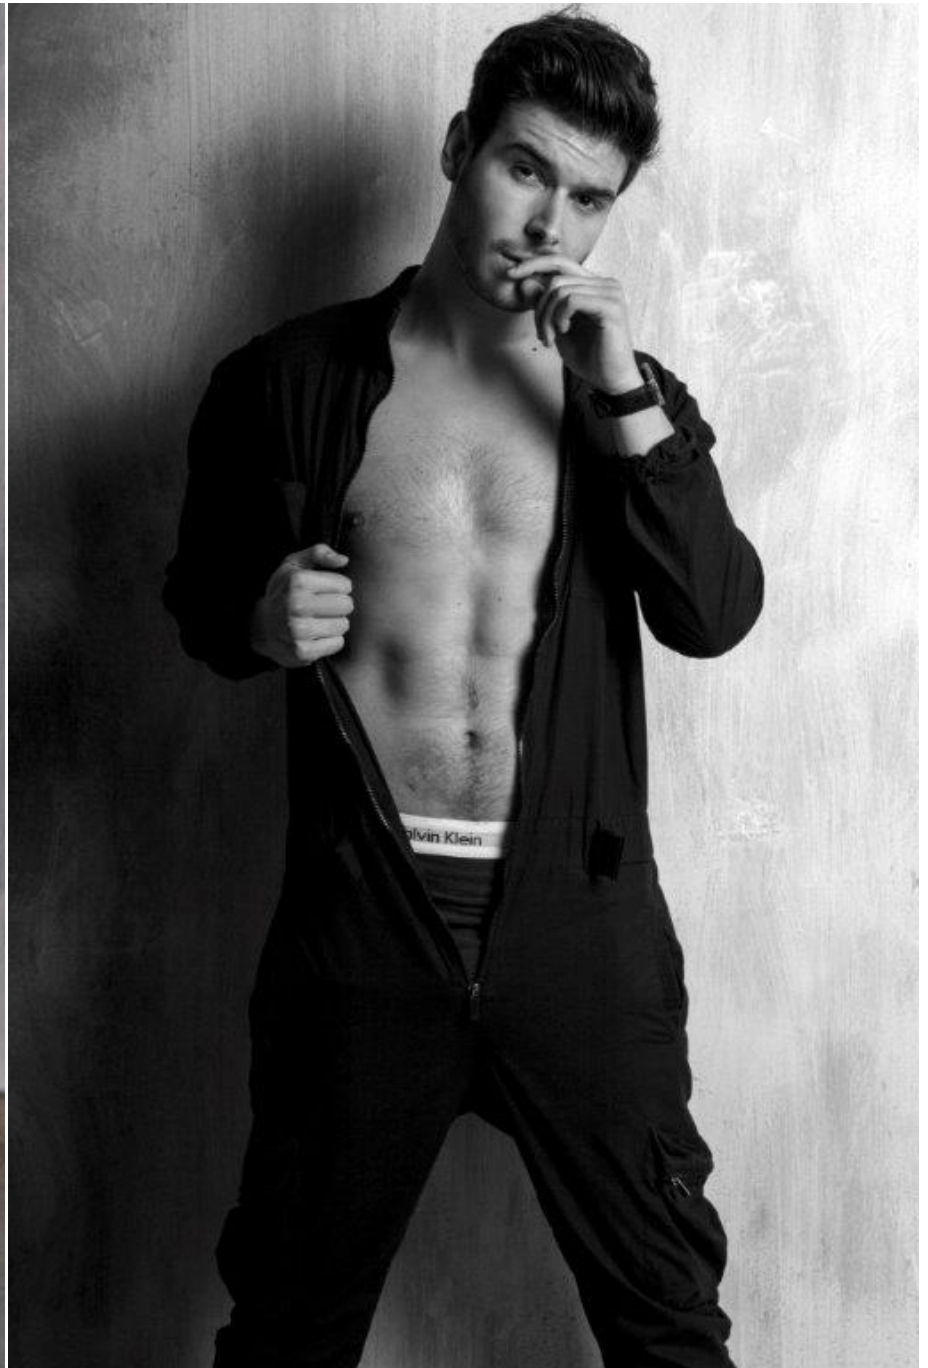

NEWMODEL

DIMITRIS ROUS

Height:	187 cm
Bust:	
Waist:	
Hips:	
Shoe Size:	45
Hair Colour:	brown
Eye Colour:	brown

New Model -70 Vouliagmenis Ave – Argyroupoli, Athens 16452

T : +302109966234, E : models@newmodel.gr , S : newmodel.gr, FB : NewModel Agency, I : new_model_agency