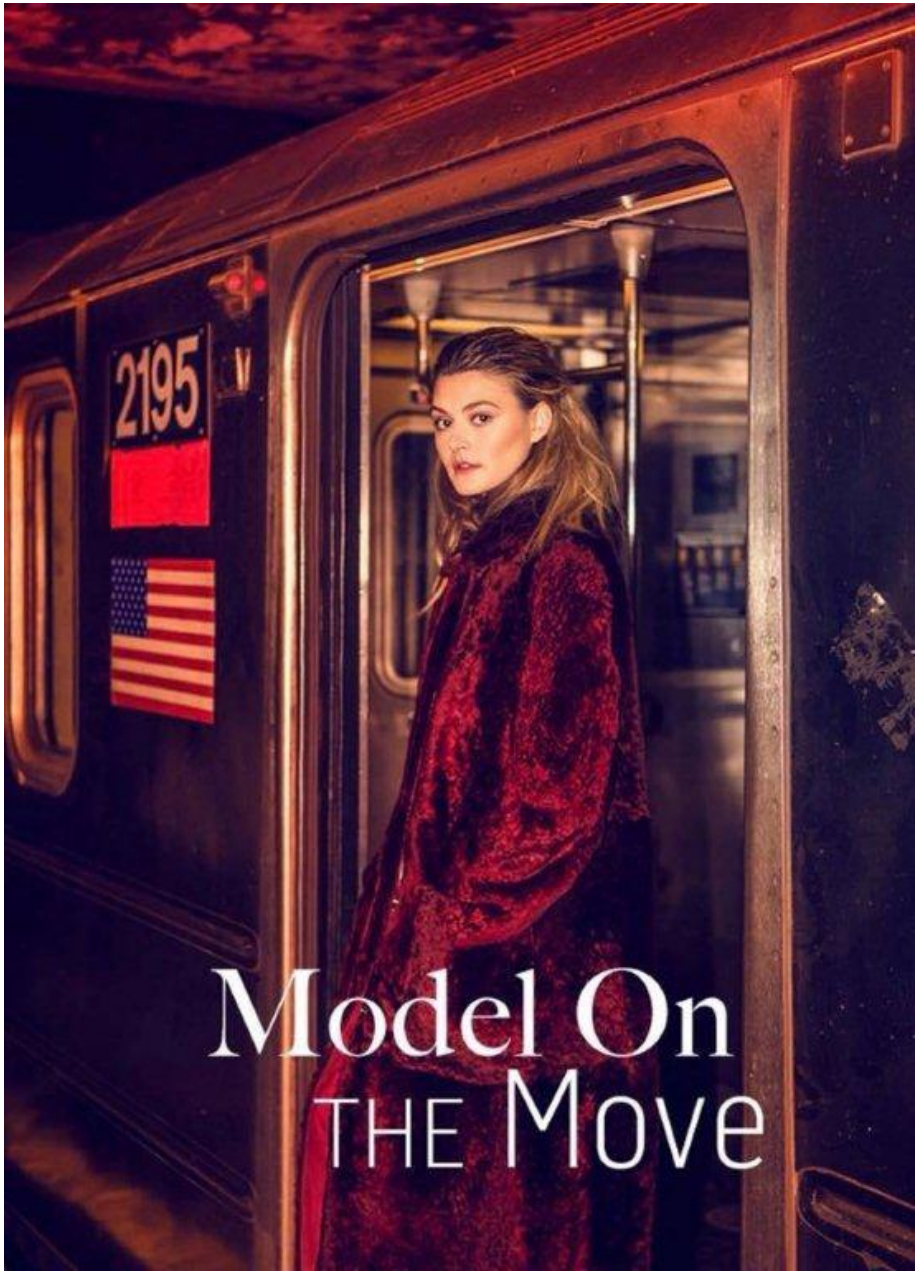

NEWMODEL

MADELINE

Height:	176 cm
Bust:	85 cm
Waist:	61 cm
Hips:	89 cm
Shoe Size:	39
Hair Colour:	dark blonde
Eye Colour:	green

Black leather jacket with leopard print lining by Scotch and Soda, Jodie wide leg plaid pant, Lucile chain necklace, brushed gold hoop earrings from Halls, black mink triangle bag from Alaskan Fur. Makeup and hair by Staci Broski www.7throw.com