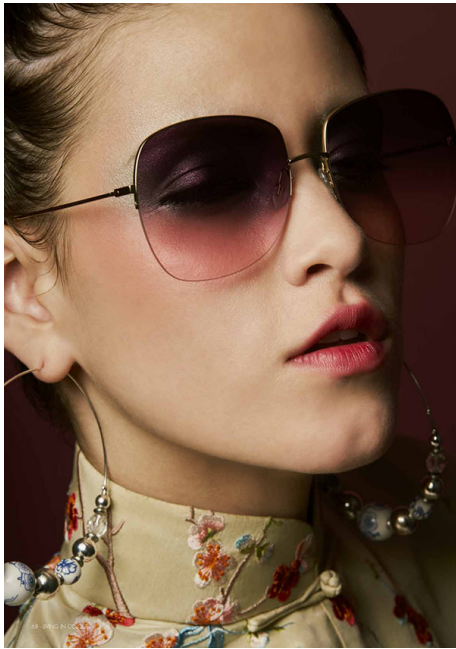

WING BY COOLR - 09

#Batikkadine