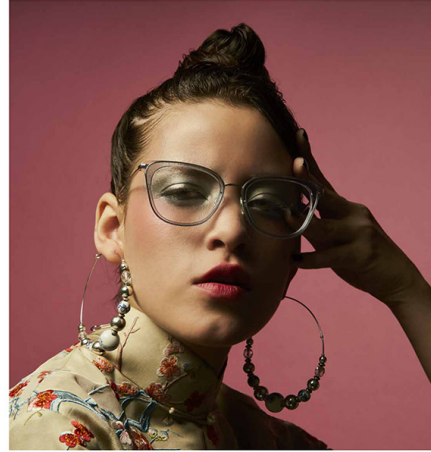

WING BY COOLR - 09

#Batikkadine