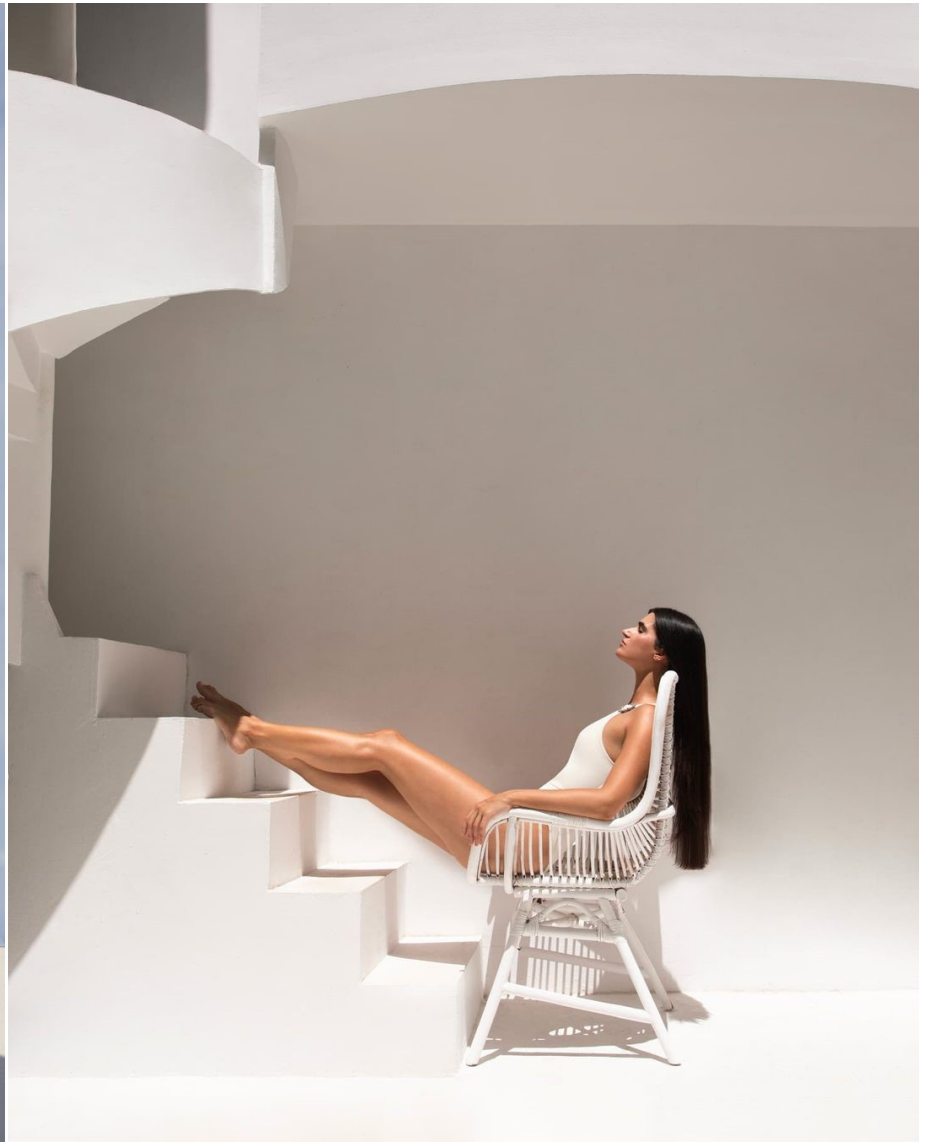

NEWMODEL

ZETA

Height:	173 cm
Bust:	86 cm
Waist:	63 cm
Hips:	91 cm
Shoe Size:	40
Hair Colour:	brown
Eye Colour:	hazel

New Model -70 Vouliagmenis Ave – Argyroupoli, Athens 16452

T : +302109966234, E : models@newmodel.gr , S : newmodel.gr, FB : NewModel Agency, I : new_model_agency