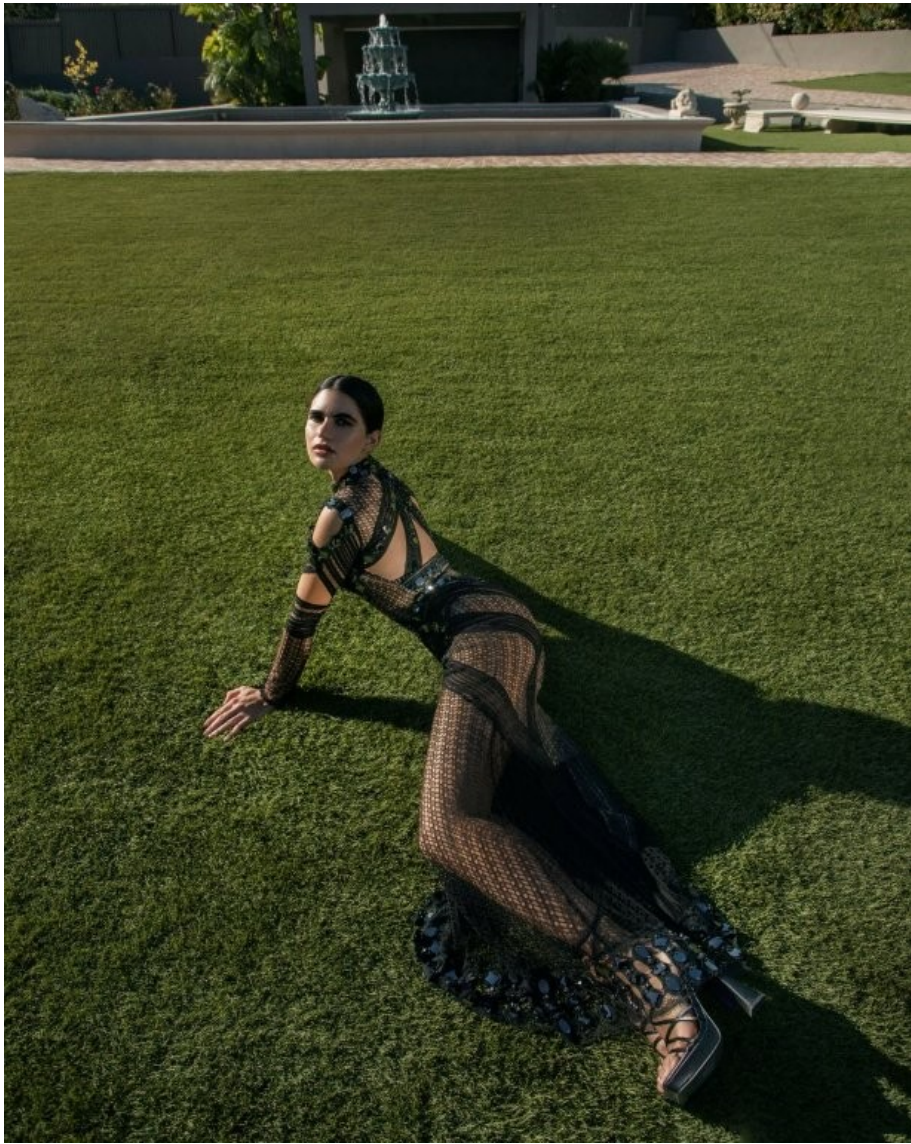

NEWMODEL

ZETA

Height:	173 cm
Bust:	86 cm
Waist:	63 cm
Hips:	91 cm
Shoe Size:	40
Hair Colour:	brown
Eye Colour:	hazel

New Model -70 Vouliagmenis Ave – Argyroupoli, Athens 16452

T : +302109966234, E : models@newmodel.gr , S : newmodel.gr, FB : NewModel Agency, I : new_model_agency